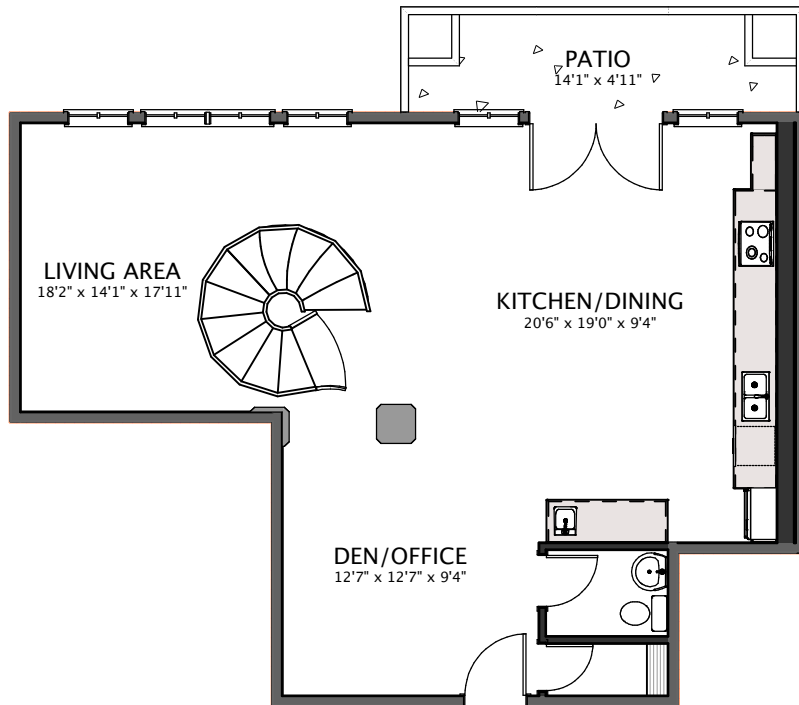

1117 1 St SW #110

Main - 842.75 sq.ft/ 78.29 m²

Upper - 576.91 sq.ft/ 53.59 m²

RMS Area - 1,419.66 sq.ft/ 131.88 m²

MAIN

UPPER

PHOTOGRAPHY | HD VIDEO TOURS | MEASURING & FLOOR PLANS | VIRTUAL STAGING

Measurements are insured and are based on local guidelines.

This floor plan is an illustration based on the measurements taken and existing structures of the property.

It is intended to be used only by the purchaser of the transaction.