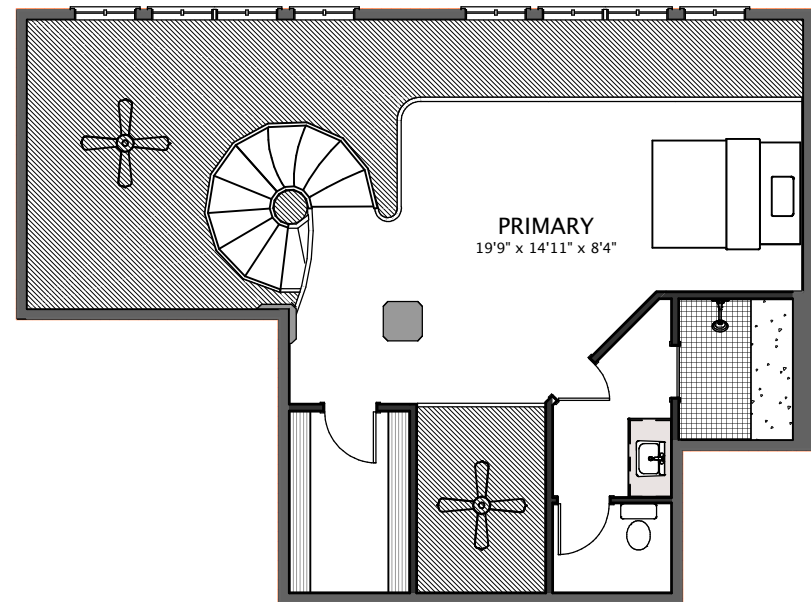

1117 1 St SW #110

Main - 842.75 sq.ft/ 78.29 m²

Upper - 576.91 sq.ft/ 53.59 m²

RMS Area - 1,419.66 sq.ft/ 131.88 m²

MAIN

UPPER

PHOTOGRAPHY | HD VIDEO TOURS | MEASURING & FLOOR PLANS | VIRTUAL STAGING

Measurements are insured and are based on local guidelines.

This floor plan is an illustration based on the measurements taken and existing structures of the property.

It is intended to be used only by the purchaser of the transaction.