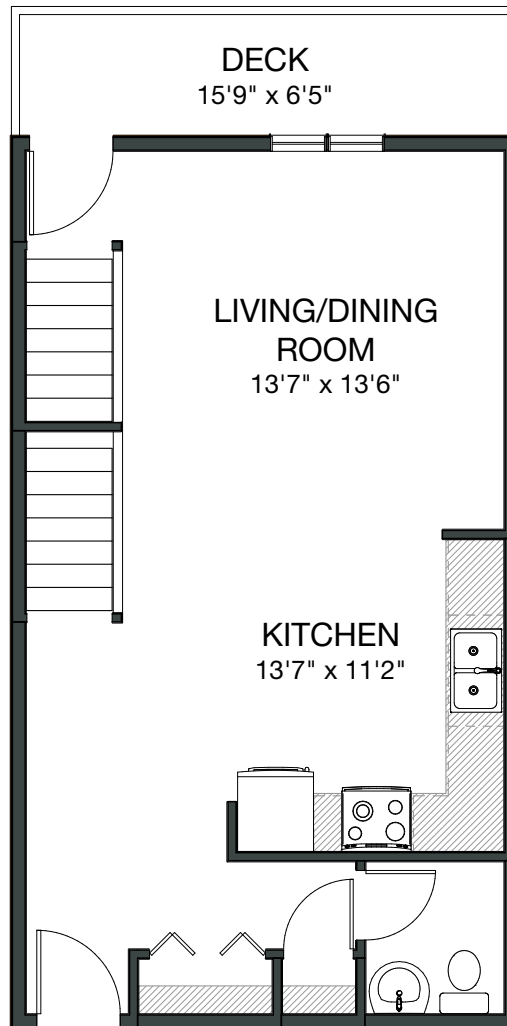

04.14.2021

303 1212 13 ST SE

Main - 536.18 sq.ft/ 49.81 m²Upper - 448.40 sq.ft/ 41.66 m²RMS Area - 984.58 sq.ft/ 91.47 m²

MAIN

UPPER

PHOTOGRAPHY | HD VIDEO TOURS | MEASURING & FLOOR PLANS | VIRTUAL STAGING

Measurements are insured and are based on local guidelines.

This floor plan is an illustration based on the measurements taken and existing structures of the property.

It is intended to be used only by the purchaser of the transaction.