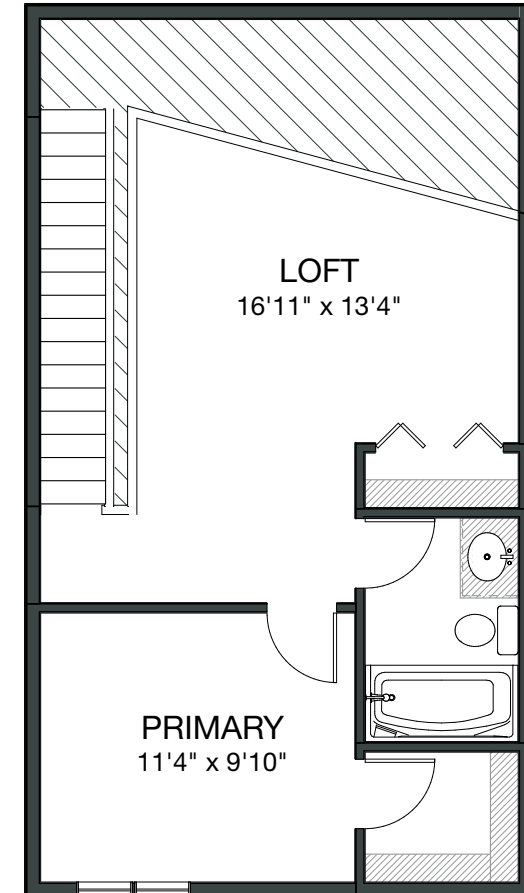

04.14.2021

303 1212 13 ST SE

Main - 536.18 sq.ft/ 49.81 m²Upper - 448.40 sq.ft/ 41.66 m²RMS Area - 984.58 sq.ft/ 91.47 m²

MAIN

UPPER

PHOTOGRAPHY | HD VIDEO TOURS | MEASURING & FLOOR PLANS | VIRTUAL STAGING

Measurements are insured and are based on local guidelines.

This floor plan is an illustration based on the measurements taken and existing structures of the property.

It is intended to be used only by the purchaser of the transaction.