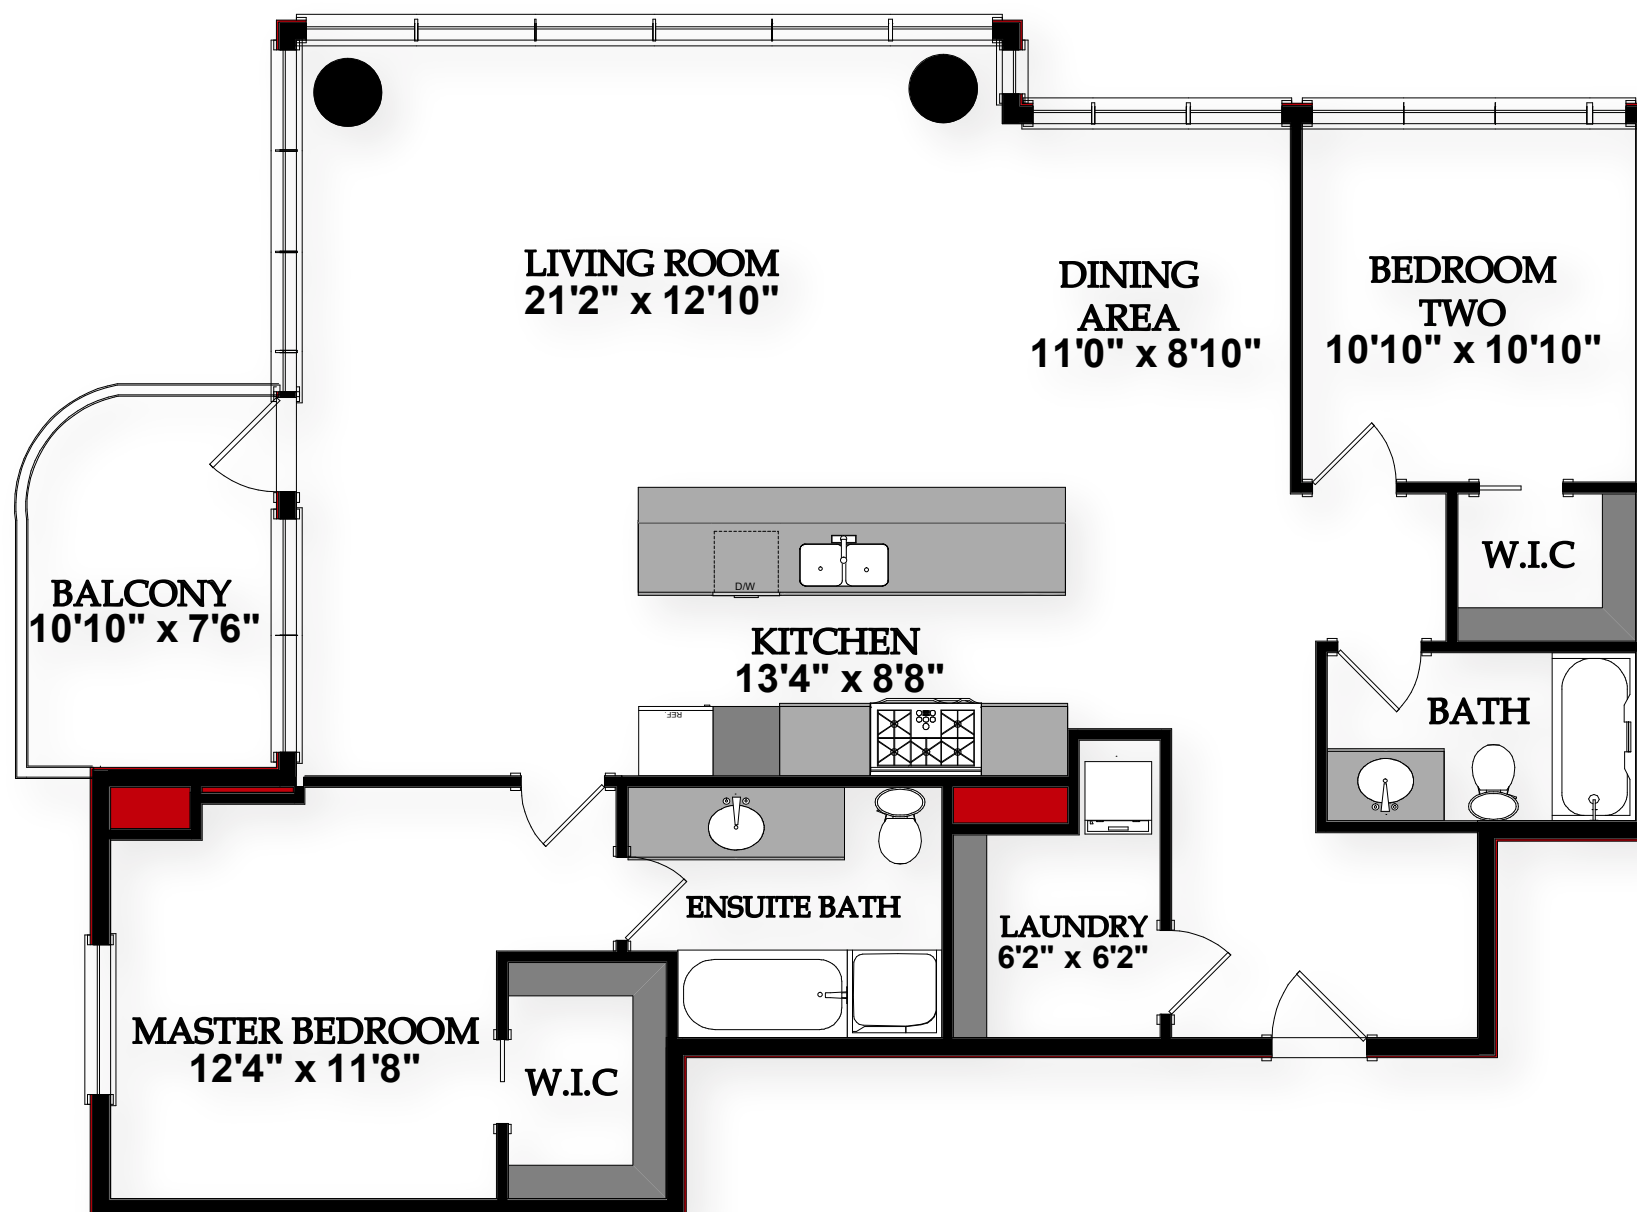

#2803, 433 - 11 Avenue SE

CREB® & RECA MEASUREMENT STANDARD

MAIN LEVEL - 1242.3 Sq.Ft. / 115.41 m2

TOTAL SIZE - 1242.3 Sq.Ft. / 115.41 m2

CHRISTINA HAGERTY / (403) 815.8185
RE/MAX PROFESSIONALS