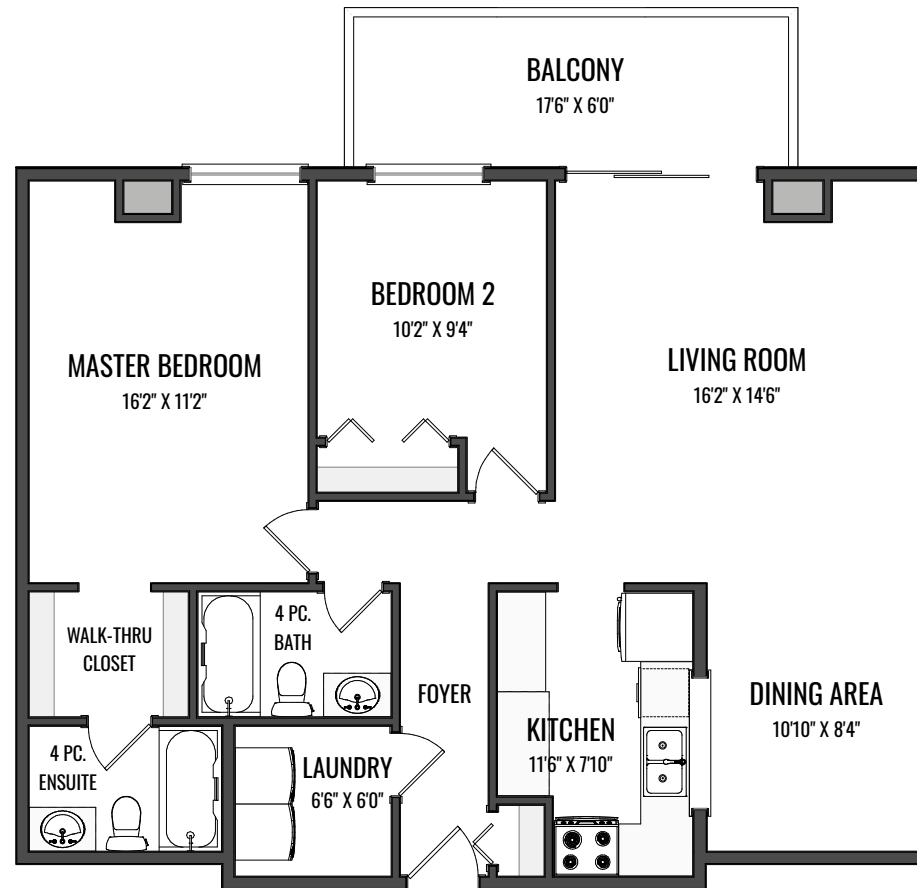

503 255 25 AVE SW

MAIN - 975.38 Sq.ft. / 90.61 m2

RMS TOTAL - 975.38 Sq.ft. / 90.61 m2

CONVENTIONAL CONDOMINIUM

*RECA RMS MEASUREMENTS TAKEN PAINT TO PAINT

CHRISTINA HAGERTY

RE/MAX REALTY PROFESSIONALS

CHRISTINA@CALGARYLOFTS.COM

403.264.8086

CHRISTINA
HAGERTY
+ CO.

CALGARY
Lofts

..... Z
ZOON
..... MEDIA

503 255 25 AVE SW

MAIN - 975.38 Sq.ft. / 90.61 m²

RMS TOTAL - 975.38 Sq.ft. / 90.61 m²

CONVENTIONAL CONDOMINIUM