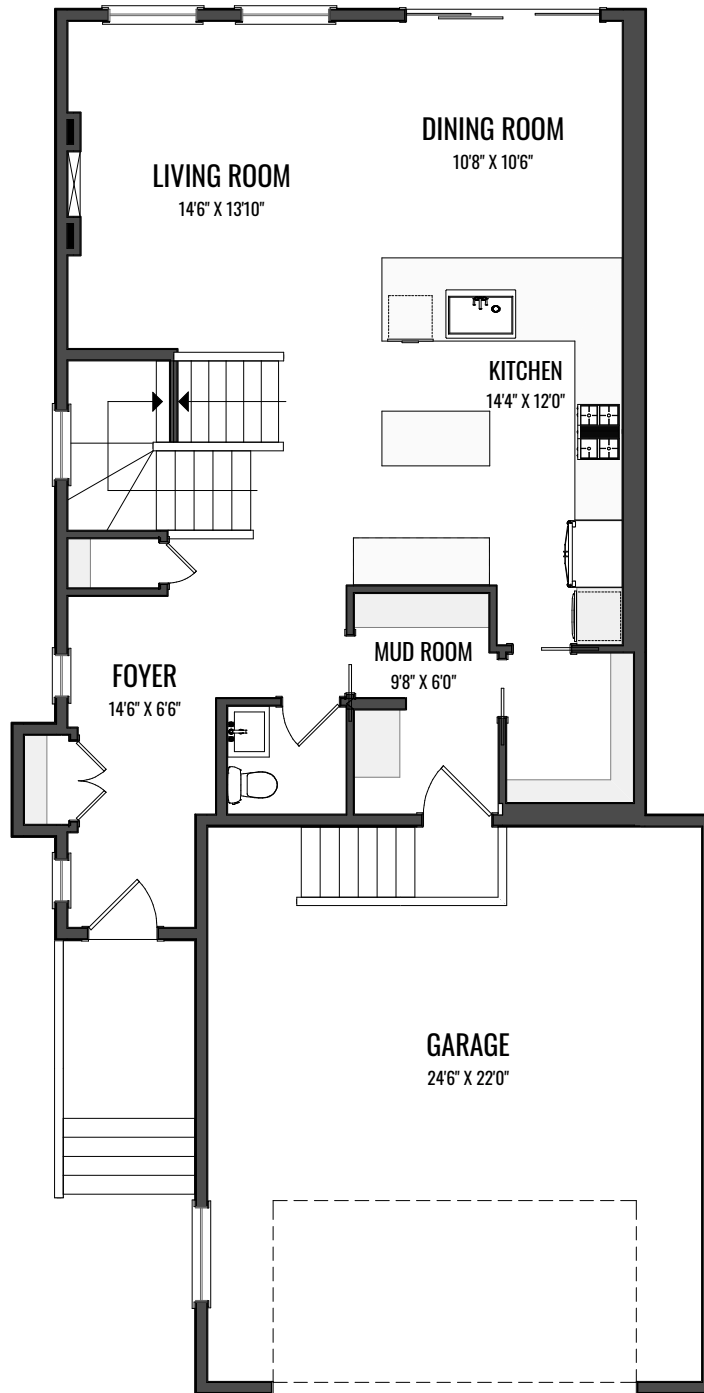

112 CRESTBROOK VIEW SW

MAIN - 973.18 Sq.ft. / 90.40 m²

UPPER - 1436.51 Sq.ft. / 133.45 m²

RMS TOTAL - 2409.69 Sq.ft. / 223.86 m²

CHRISTINA HAGERTY

RE/MAX REALTY PROFESSIONALS

CHRISTINA@CALGARYLOFTS.COM

403.264.8086

DETACHED SINGLE FAMILY

*RECA RMS MEASUREMENTS TAKEN TO EXTERIOR OF FOUNDATION

CHRISTINA
HAGERTY
+ CO.

ZOON
MEDIA

112 CRESTBROOK VIEW SW

MAIN - 973.18 Sq.ft. / 90.40 m²

UPPER - 1436.51 Sq.ft. / 133.45 m²

RMS TOTAL - 2409.69 Sq.ft. / 223.86 m²

112 CRESTBROOK VIEW SW
 MAIN - 973.18 Sq.ft. / 90.40 m2
 UPPER - 1436.51 Sq.ft. / 133.45 m2
 RMS TOTAL - 2409.69 Sq.ft. / 223.86 m2

CHRISTINA HAGERTY
 RE/MAX REALTY PROFESSIONALS
 AUG 11, 2020

DETACHED SINGLE FAMILY