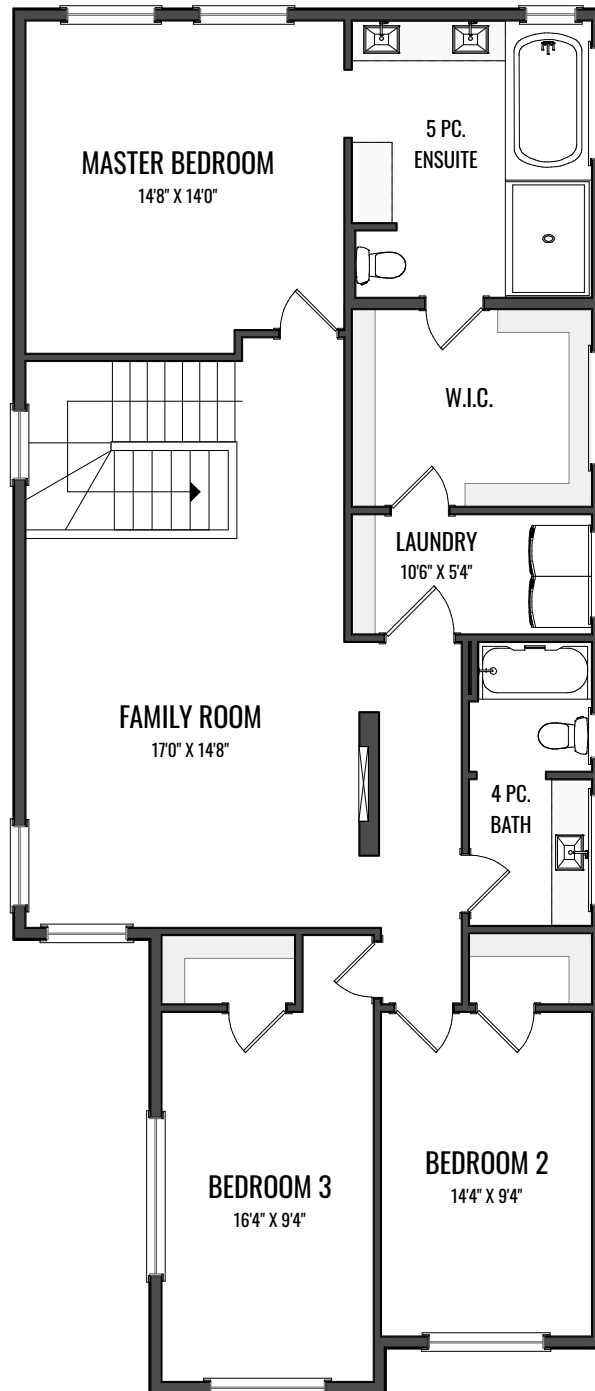

112 CRESTBROOK VIEW SW

MAIN - 973.18 Sq.ft. / 90.40 m²

UPPER - 1436.51 Sq.ft. / 133.45 m²

RMS TOTAL - 2409.69 Sq.ft. / 223.86 m²

CHRISTINA HAGERTY

RE/MAX REALTY PROFESSIONALS

CHRISTINA@CALGARYLOFTS.COM

403.264.8086

DETACHED SINGLE FAMILY

*RECA RMS MEASUREMENTS TAKEN TO EXTERIOR OF FOUNDATION

CHRISTINA
HAGERTY
+ CO.

ZOON
MEDIA