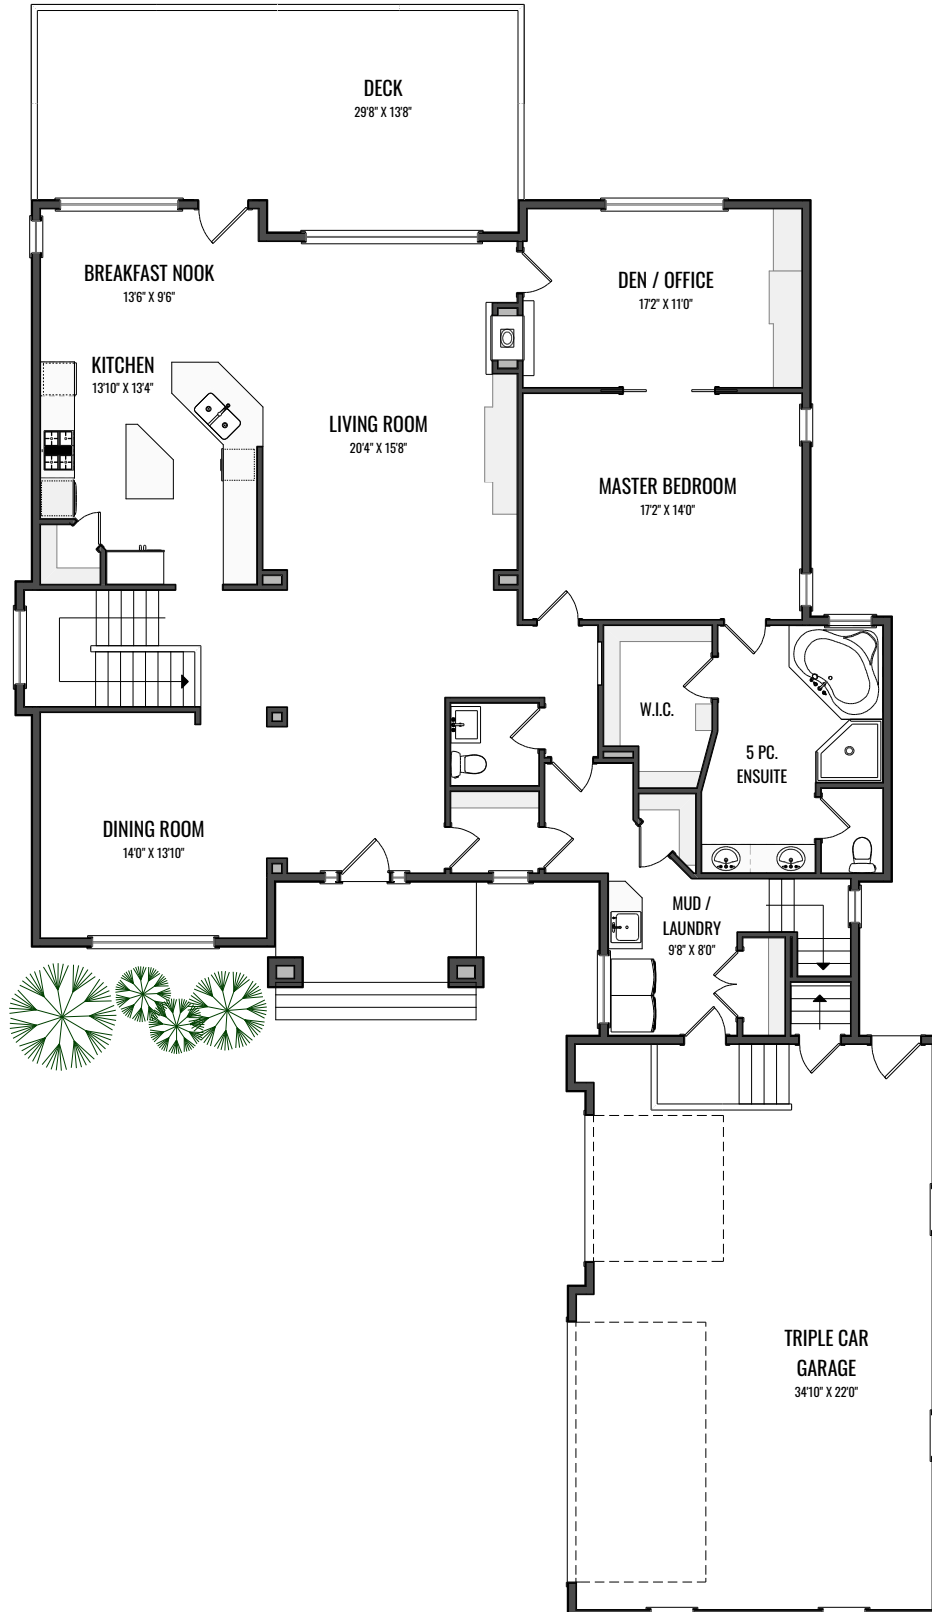

**28 SNOWBERRY GATE**  
MAIN - 2285.66 Sq.ft. / 212.33 m2  
UPPER - 593.54 Sq.ft. / 55.13 m2  
TOTAL - 2879.20 Sq.ft. / 267.47 m2  
BASEMENT - 2285.66 Sq.ft. / 212.33 m2

CHRISTINA HAGERTY  
RE/MAX REALTY PROFESSIONALS  
CHRISTINA@CALGARYLOFTS.COM  
403.264.8086

DETACHED SINGLE FAMILY  
\*RECA RMS MEASUREMENTS TAKEN TO EXTERIOR OF FOUNDATION

**28 SNOWBERRY GATE**  
 MAIN - 2285.66 Sq.ft. / 212.33 m2  
 UPPER - 593.54 Sq.ft. / 55.13 m2  
 TOTAL - 2879.20 Sq.ft. / 267.47 m2  
 BASEMENT - 2285.66 Sq.ft. / 212.33 m2