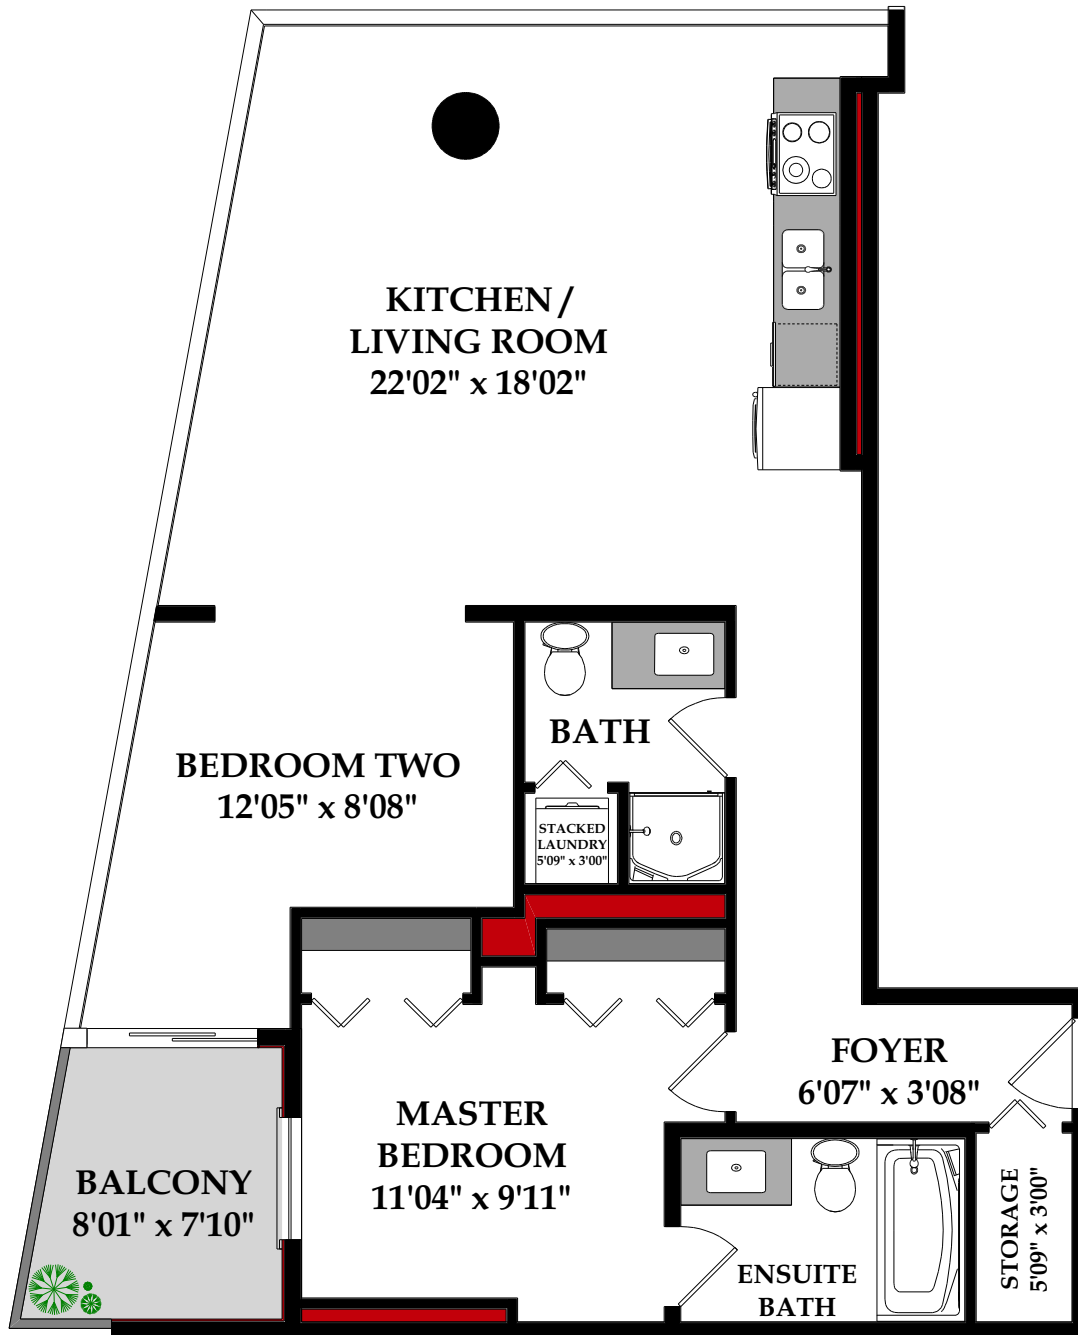

1305 - 135, 13TH AVENUE SW

RECA MEASUREMENT STANDARD (RMS) - CALGARY, AB

TOTAL SIZE - 901.76 Sq.Ft. / 83.77 m²

CHRISTINA HAGERTY

403.264.8086

christina@petrotown.com

www.christinahagerty.ca