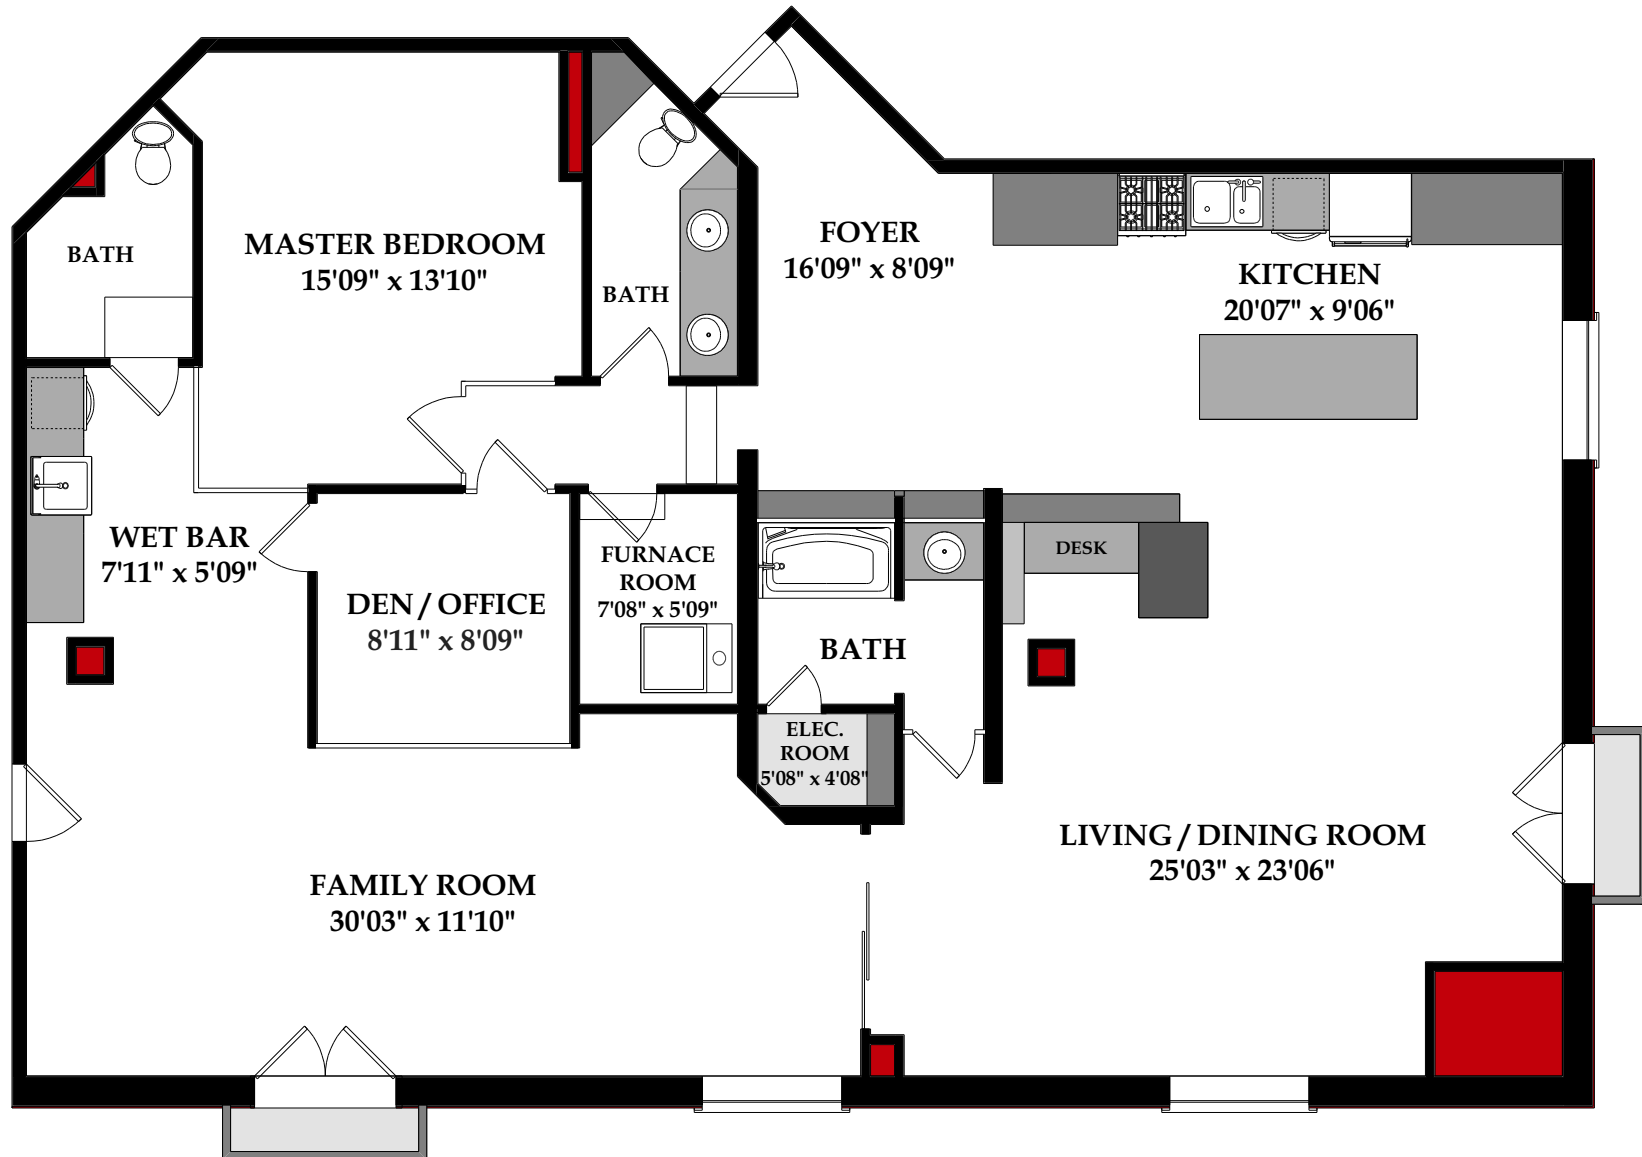

207 + 206, 535 10 AVENUE SW

RECA MEASUREMENT STANDARD (RMS) - CALGARY, AB

TOTAL SIZE - 1953.16 Sq.Ft. / 181.45 m²

CHRISTINA HAGERTY

403.264.8086

christina@petrotown.com

www.christinahagerty.ca