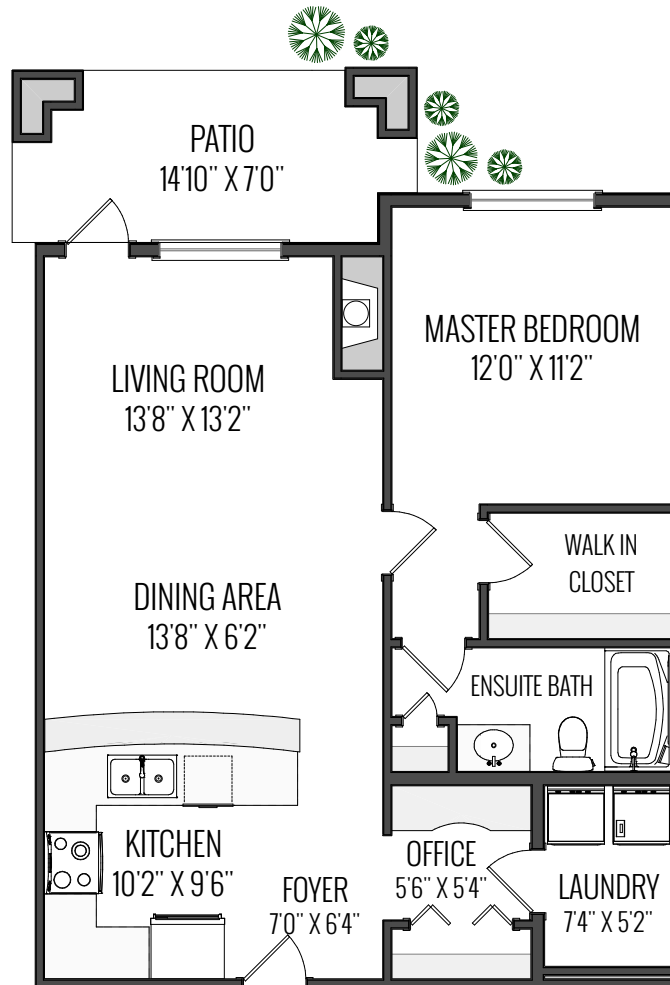

6101, 14 HEMLOCK CRESCENT SW

MAIN - 754.83 Sq.ft. / 70.12 m²

RMS TOTAL - 754.83 Sq.ft. / 70.12 m²

CHRISTINA HAGERTY

RE/MAX REALTY PROFESSIONALS

CHRISTINA@CHRISTINAHAGERTY.CA

403.264.8086

CONVENTIONAL CONDO

*RECA RMS MEASUREMENTS ARE TAKEN PAINT TO PAINT

*8'11" CEILINGS IN ALL LIVING SPACES

*7'11" CEILINGS IN LAUNDRY

6101, 14 HEMLOCK CRESCENT SW

MAIN - 754.83 Sq.ft. / 70.12 m²

RMS TOTAL - 754.83 Sq.ft. / 70.12 m²

CHRISTINA HAGERTY
RE/MAX REALTY PROFESSIONALS
FEBRUARY 18, 2020

CONVENTIONAL CONDO

*RECA RMS MEASUREMENTS ARE TAKEN PAINT TO PAINT