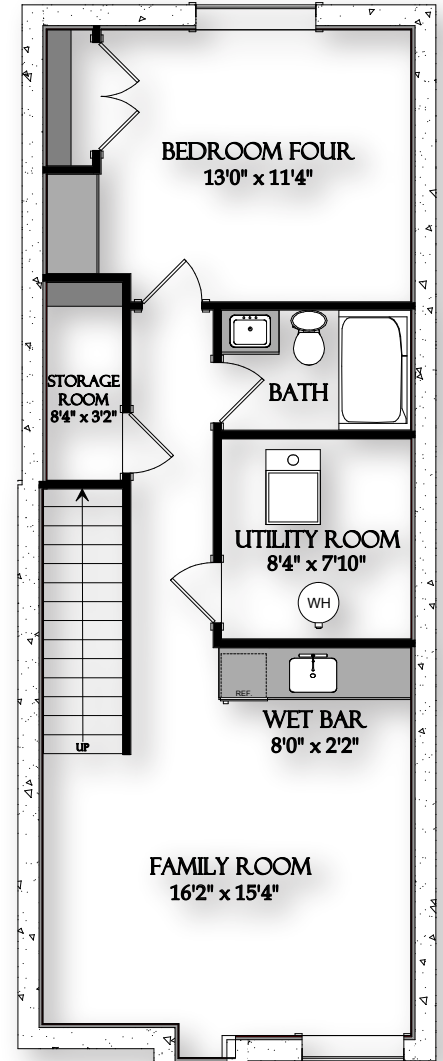

5028 22ND STREET SW  
MAIN LEVEL - 754.38 Sq.Ft. / 70.08 m2  
UPPER LEVEL - 861.65 Sq.Ft. / 80.05 m2  
TOTAL - 1616.03 Sq.Ft. / 150.13 m2  
BASEMENT - 546.39 Sq.Ft. / 50.76 m2

CHRISTINA HAGERTY / (403) 815.8185  
REMAX REALTY PROFESSIONALS