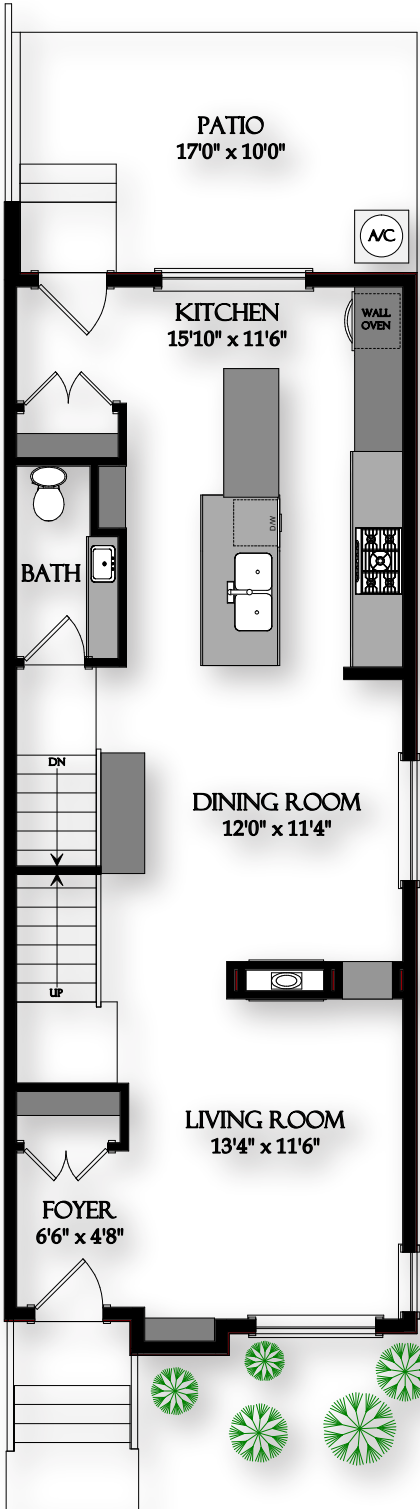

5028 22ND STREET SW  
MAIN LEVEL - 754.38 Sq.Ft. / 70.08 m2  
UPPER LEVEL - 861.65 Sq.Ft. / 80.05 m2  
TOTAL - 1616.03 Sq.Ft. / 150.13 m2  
BASEMENT - 546.39 Sq.Ft. / 50.76 m2

CHRISTINA HAGERTY / (403) 815.8185  
REMAX REALTY PROFESSIONALS