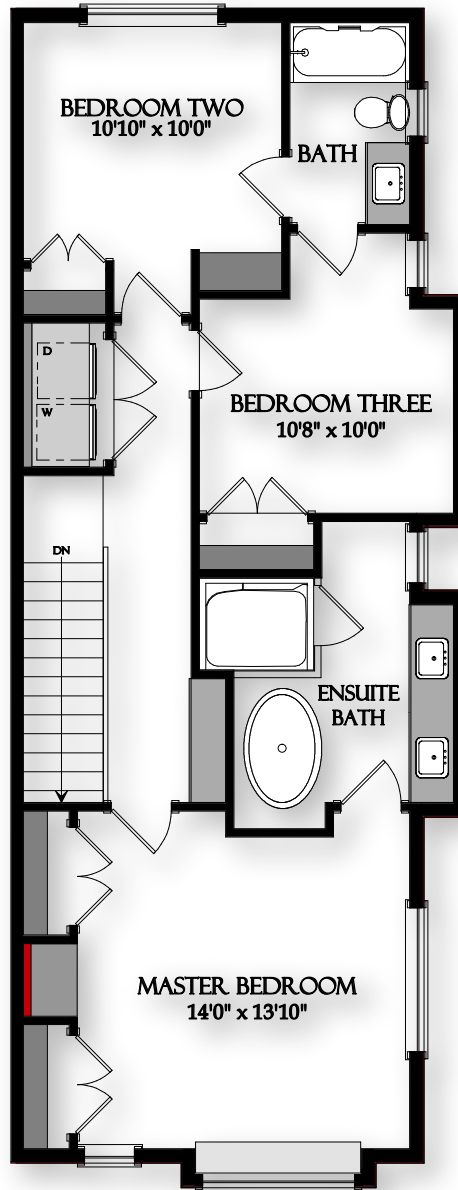

5028 22ND STREET SW  
MAIN LEVEL - 754.38 Sq.Ft. / 70.08 m2  
UPPER LEVEL - 861.65 Sq.Ft. / 80.05 m2  
TOTAL - 1616.03 Sq.Ft. / 150.13 m2  
BASEMENT - 546.39 Sq.Ft. / 50.76 m2

CHRISTINA HAGERTY / (403) 815.8185  
REMAX REALTY PROFESSIONALS