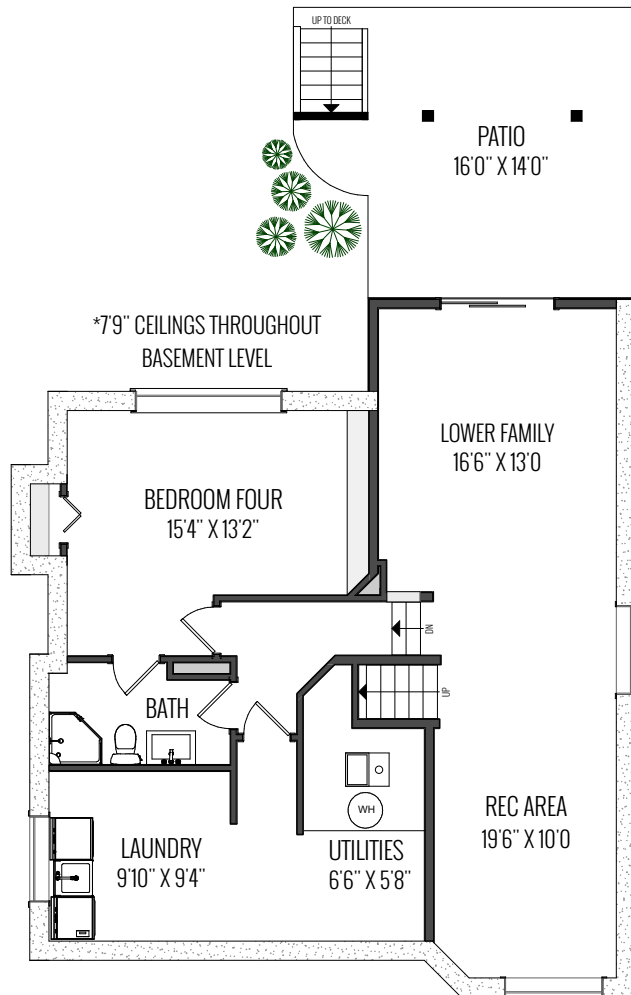

31 SIERRA VISTA CIRCLE SW

MAIN - 1127.67 Sq.ft. / 104.76 m²

UPPER - 705.22 Sq.ft. / 65.51 m²

RMS TOTAL - 1832.89 Sq.ft. / 170.27 m²

BASEMENT - 1120.07 Sq.ft. / 104.05 m²

*FINISHED TOTAL - 1083.61 Sq.ft. / 100.67 m²

DETACHED SINGLE FAMILY

*RECA RMS MEASUREMENTS ARE TAKEN TO EXTERIOR FOUNDATION

CHRISTINA HAGERTY
RE/MAX REALTY PROFESSIONALS
CHRISTINA@CHRISTINAHAGERTY.CA
403.264.8086

CHRISTINA
HAGERTY
+ CO.

ZOON
MEDIA

31 SIERRA VISTA CIRCLE SW

MAIN - 1127.67 Sq.ft. / 104.76 m2

UPPER - 705.22 Sq.ft. / 65.51 m2

RMS TOTAL - 1832.89 Sq.ft. / 170.27 m2

BASEMENT - 1120.07 Sq.ft. / 104.05 m2

*FINISHED TOTAL - 1083.61 Sq.ft. / 100.67 m2

DETACHED SINGLE FAMILY