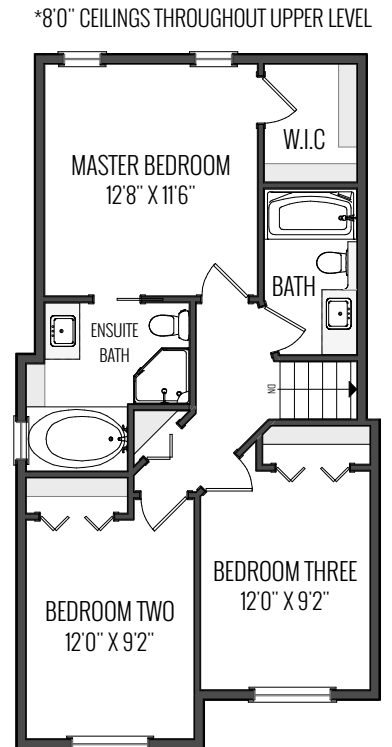

31 SIERRA VISTA CIRCLE SW

MAIN - 1127.67 Sq.ft. / 104.76 m²

UPPER - 705.22 Sq.ft. / 65.51 m²

RMS TOTAL - 1832.89 Sq.ft. / 170.27 m²

BASEMENT - 1120.07 Sq.ft. / 104.05 m²

*FINISHED TOTAL - 1083.61 Sq.ft. / 100.67 m²

DETACHED SINGLE FAMILY

*RECA RMS MEASUREMENTS ARE TAKEN TO EXTERIOR FOUNDATION

CHRISTINA HAGERTY
RE/MAX REALTY PROFESSIONALS
CHRISTINA@CHRISTINAHAGERTY.CA
403.264.8086

CHRISTINA
HAGERTY
+ CO.

ZOON
MEDIA