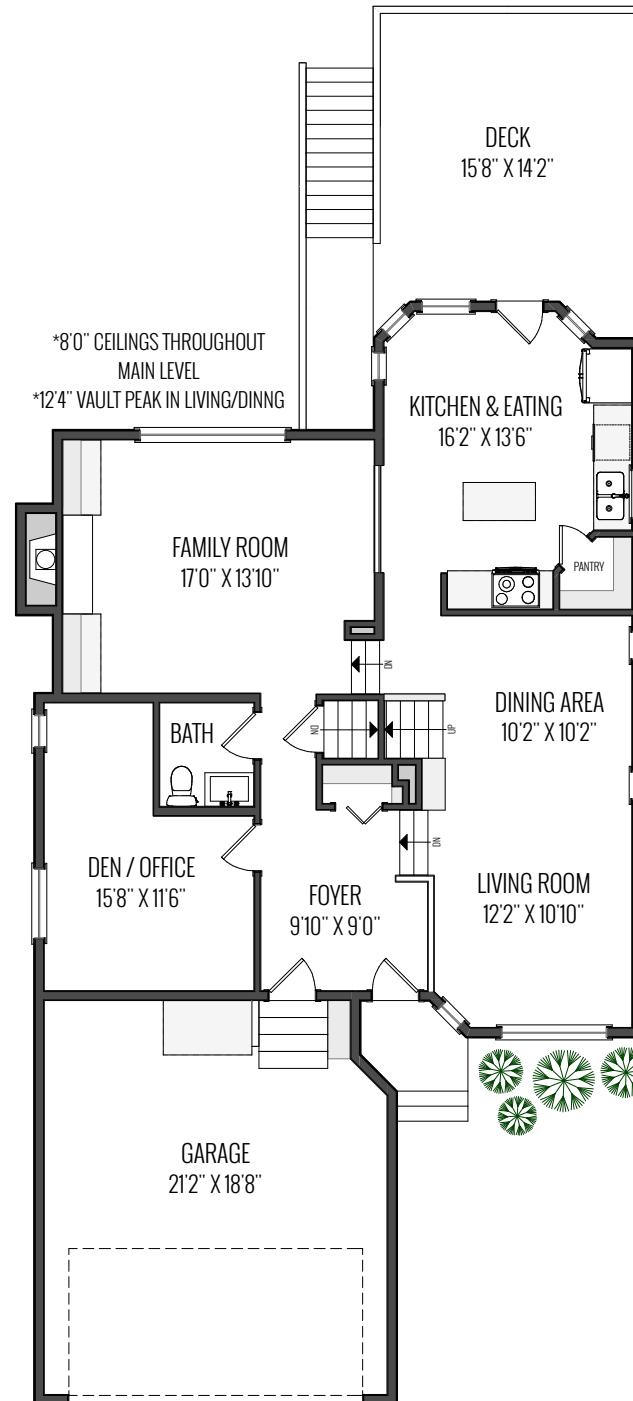

31 SIERRA VISTA CIRCLE SW

MAIN - 1127.67 Sq.ft. / 104.76 m²

UPPER - 705.22 Sq.ft. / 65.51 m²

RMS TOTAL - 1832.89 Sq.ft. / 170.27 m²

BASEMENT - 1120.07 Sq.ft. / 104.05 m²

*FINISHED TOTAL - 1083.61 Sq.ft. / 100.67 m²

DETACHED SINGLE FAMILY

*RECA RMS MEASUREMENTS ARE TAKEN TO EXTERIOR FOUNDATION

CHRISTINA HAGERTY
RE/MAX REALTY PROFESSIONALS
CHRISTINA@CHRISTINAHAGERTY.CA
403.264.8086

CHRISTINA
HAGERTY
+ CO.

ZOON
MEDIA

31 SIERRA VISTA CIRCLE SW

MAIN - 1127.67 Sq.ft. / 104.76 m2

UPPER - 705.22 Sq.ft. / 65.51 m2

RMS TOTAL - 1832.89 Sq.ft. / 170.27 m2

BASEMENT - 1120.07 Sq.ft. / 104.05 m2

*FINISHED TOTAL - 1083.61 Sq.ft. / 100.67 m2

DETACHED SINGLE FAMILY