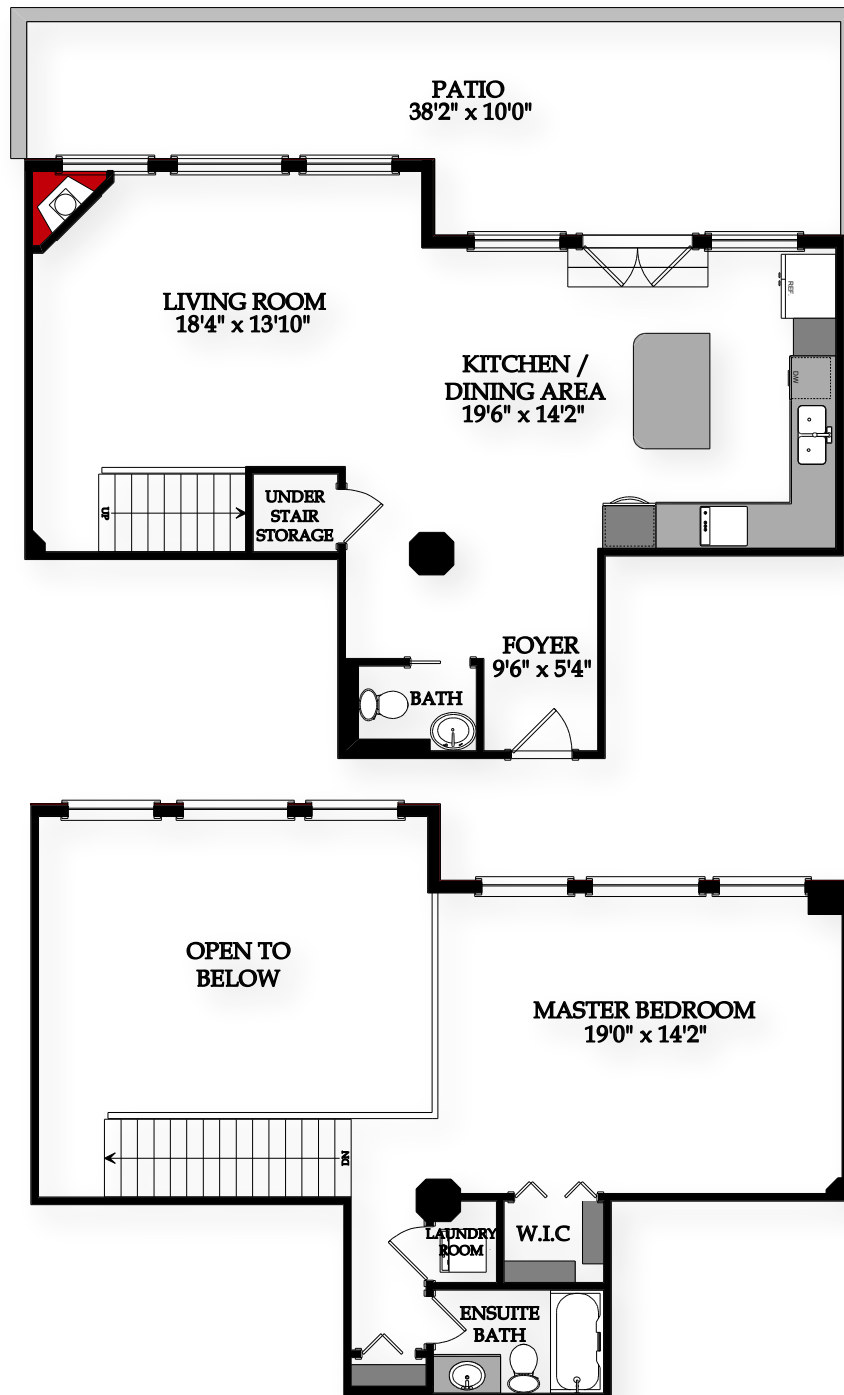

107, 1117 1 STREET SW

RECA MEASUREMENT STANDARD (RMS)

MAIN LEVEL - 710.72 Sq.Ft. / 66.02 m²

UPPER LEVEL - 441.13 Sq.Ft. / 40.98 m²

TOTAL SIZE - 1151.85 Sq.Ft. / 107.00 m²

CHRISTINA HAGERTY / (403) 815.8185
RE/MAX PROFESSIONALS