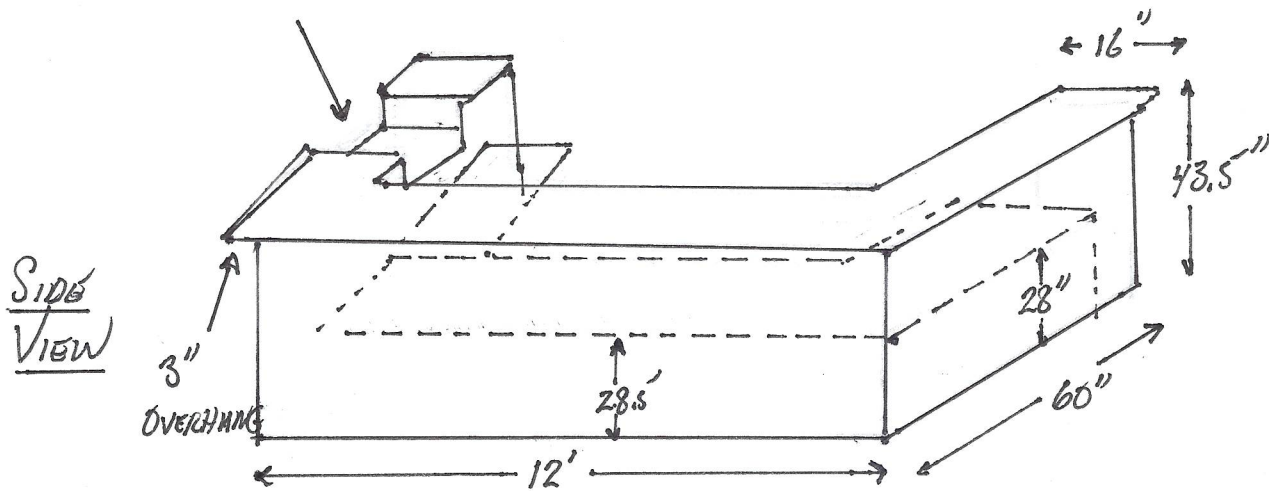

# FRONT DESK DIMENSIONS

3' Wide Cutaway - Check-Out

WORKING SURFACE - 28" HIGH

MARBLE TOP - 3" OVERHANGS ALL AROUND

DESK SURFACE HEIGHT STANDARD 42.5" WITH 1" MARBLE = 43.5"