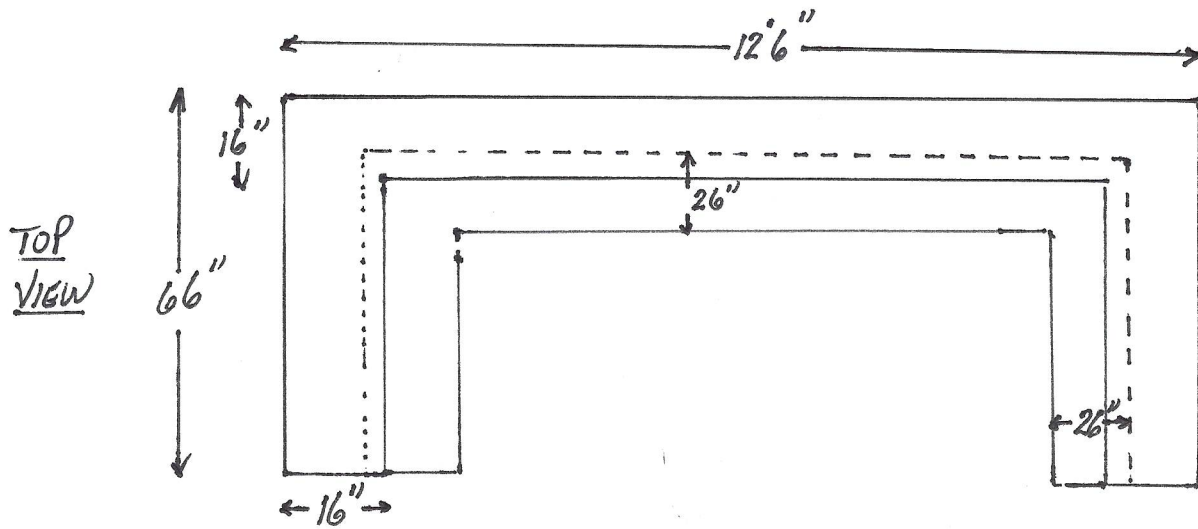

# FRONT DESK DIMENSIONS

3' Wide Cutaway - Check-Out

WORKING SURFACE - 28" HIGH

MARBLE TOP - 3" OVERHANGS ALL AROUND

DESK SURFACE HEIGHT STANDARD 42.5" WITH 1" MARBLE = 43.5"