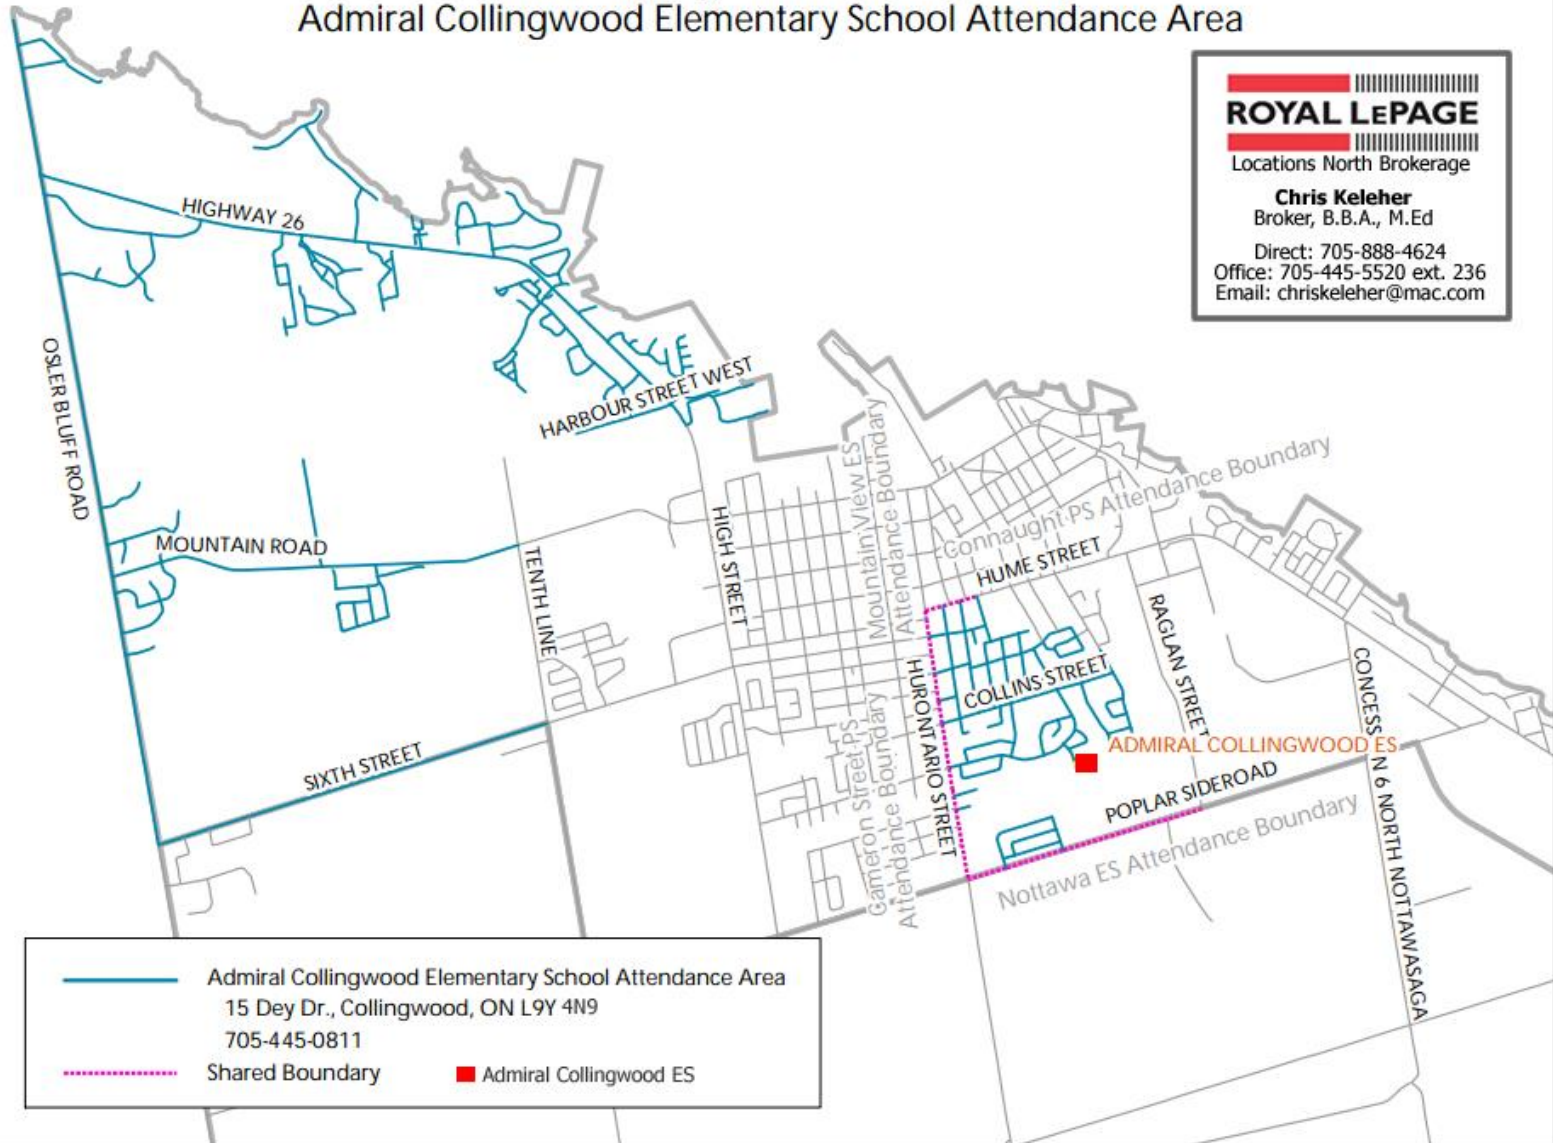

Simcoe County District School Board
Admiral Collingwood Elementary School Attendance Area

ROYAL LEPAGE
Locations North Brokerage
Chris Keleher
Broker, B.B.A., M.Ed
Direct: 705-888-4624
Office: 705-445-5520 ext. 236
Email: chriskeleher@mac.com

— Admiral Collingwood Elementary School Attendance Area
15 Dey Dr., Collingwood, ON L9Y 4N9
705-445-0811

..... Shared Boundary ■ Admiral Collingwood ES