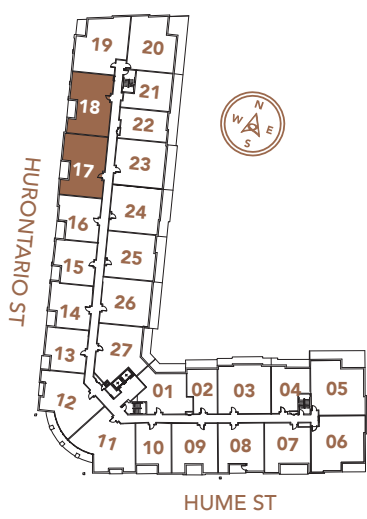

MONACO

DIANA

2 BEDROOM
 2 BATHROOM
 1253/1286 SQ. FT.
 BALCONY AREA: 70 SQ. FT.

FLOORS 2 TO 5

All prices, figures, sizes, specifications and information are subject to change without notice. Furniture is not included. All areas and stated dimensions are approximate. Actual usable floor space, living area and square footage may vary from stated floor area. E. & O. E. Model D