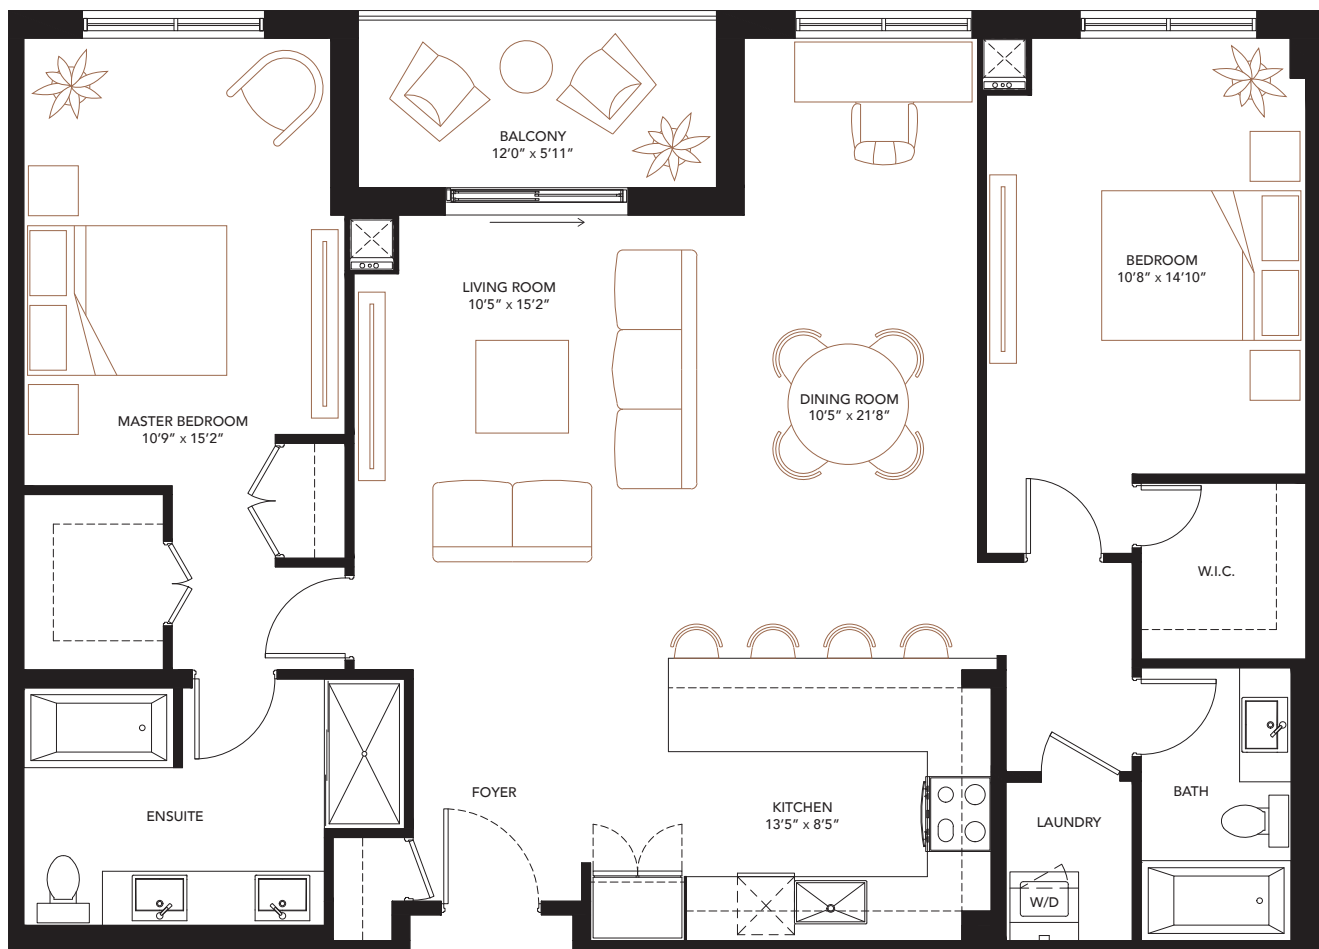

MONACO

DIANA

2 BEDROOM
 2 BATHROOM
 1253/1286 SQ. FT.
 BALCONY AREA: 70 SQ. FT.

FLOORS 2 TO 5

All prices, figures, sizes, specifications and information are subject to change without notice. Furniture is not included. All areas and stated dimensions are approximate. Actual usable floor space, living area and square footage may vary from stated floor area. E. & O. E. Model D