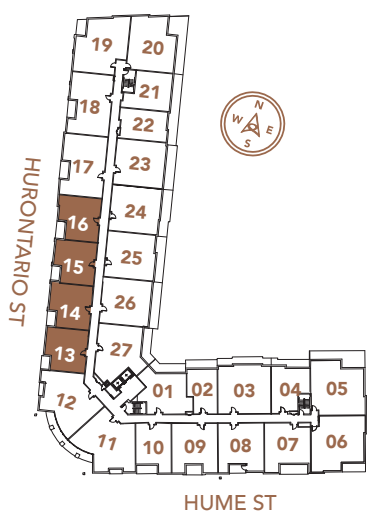

MONACO

BARON

2 BEDROOM
 2 BATHROOM
 913-930 SQ. FT.
 BALCONY AREA: 53 SQ. FT.

FLOORS 2 TO 5

All prices, figures, sizes, specifications and information are subject to change without notice. Furniture is not included. All areas and stated dimensions are approximate. Actual usable floor space, living area and square footage may vary from stated floor area. E. & O. E. Model B