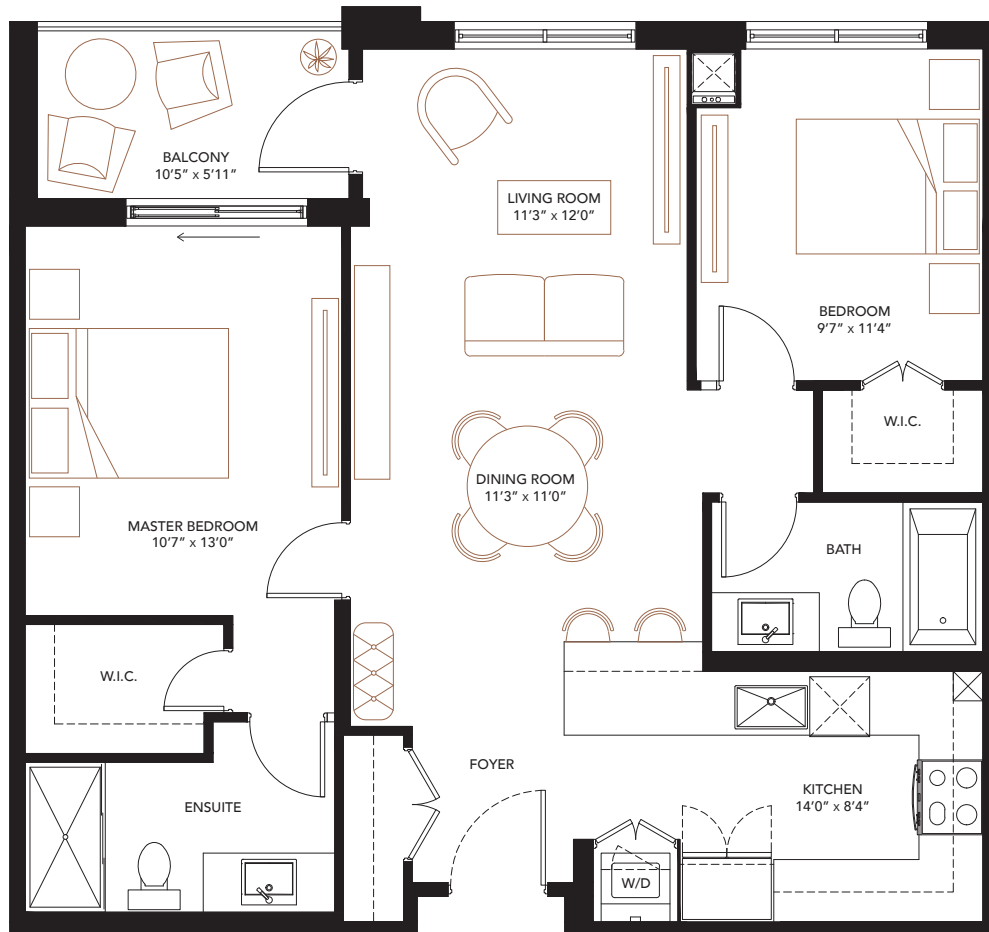

MONACO

BARON

2 BEDROOM
 2 BATHROOM
 913-930 SQ. FT.
 BALCONY AREA: 53 SQ. FT.

FLOORS 2 TO 5

All prices, figures, sizes, specifications and information are subject to change without notice. Furniture is not included. All areas and stated dimensions are approximate. Actual usable floor space, living area and square footage may vary from stated floor area. E. & O. E. Model B