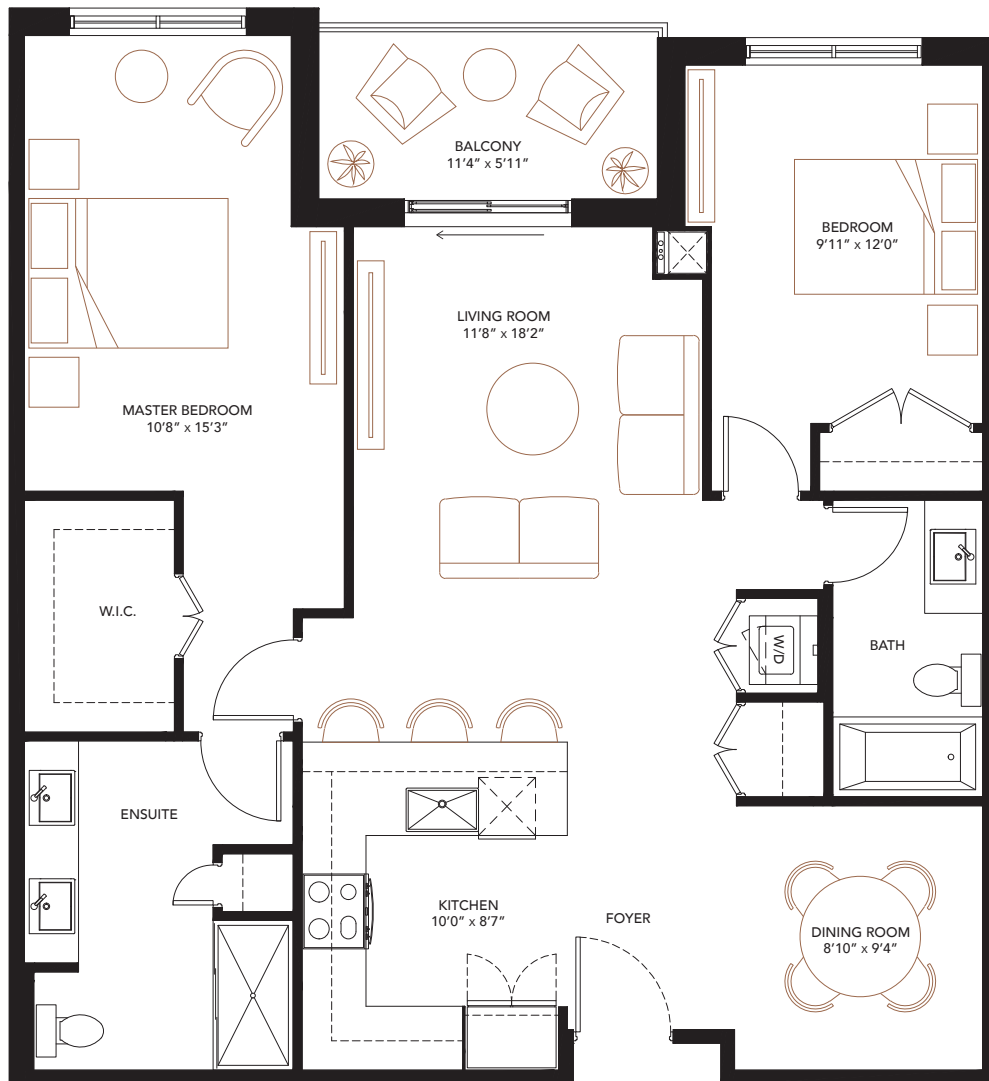

MONACO

BERNADETTE

2 BEDROOM
 2 BATHROOM
 1057/1088 SQ. FT.
 BALCONY AREA: 64 SQ. FT.

FLOORS 2 TO 5

All prices, figures, sizes, specifications and information are subject to change without notice. Furniture is not included. All areas and stated dimensions are approximate. Actual usable floor space, living area and square footage may vary from stated floor area. E. & O. E. Model B3