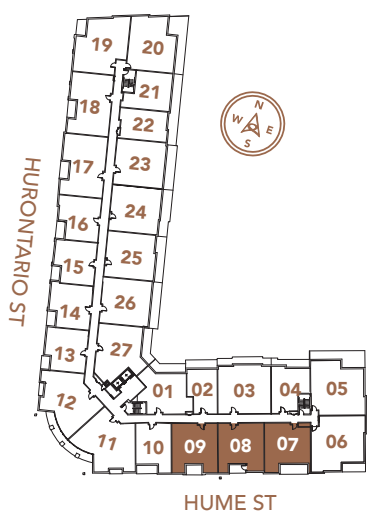

MONACO

BERNADETTE

2 BEDROOM
 2 BATHROOM
 1057/1088 SQ. FT.
 BALCONY AREA: 64 SQ. FT.

FLOORS 2 TO 5

All prices, figures, sizes, specifications and information are subject to change without notice. Furniture is not included. All areas and stated dimensions are approximate. Actual usable floor space, living area and square footage may vary from stated floor area. E. & O. E. Model B3