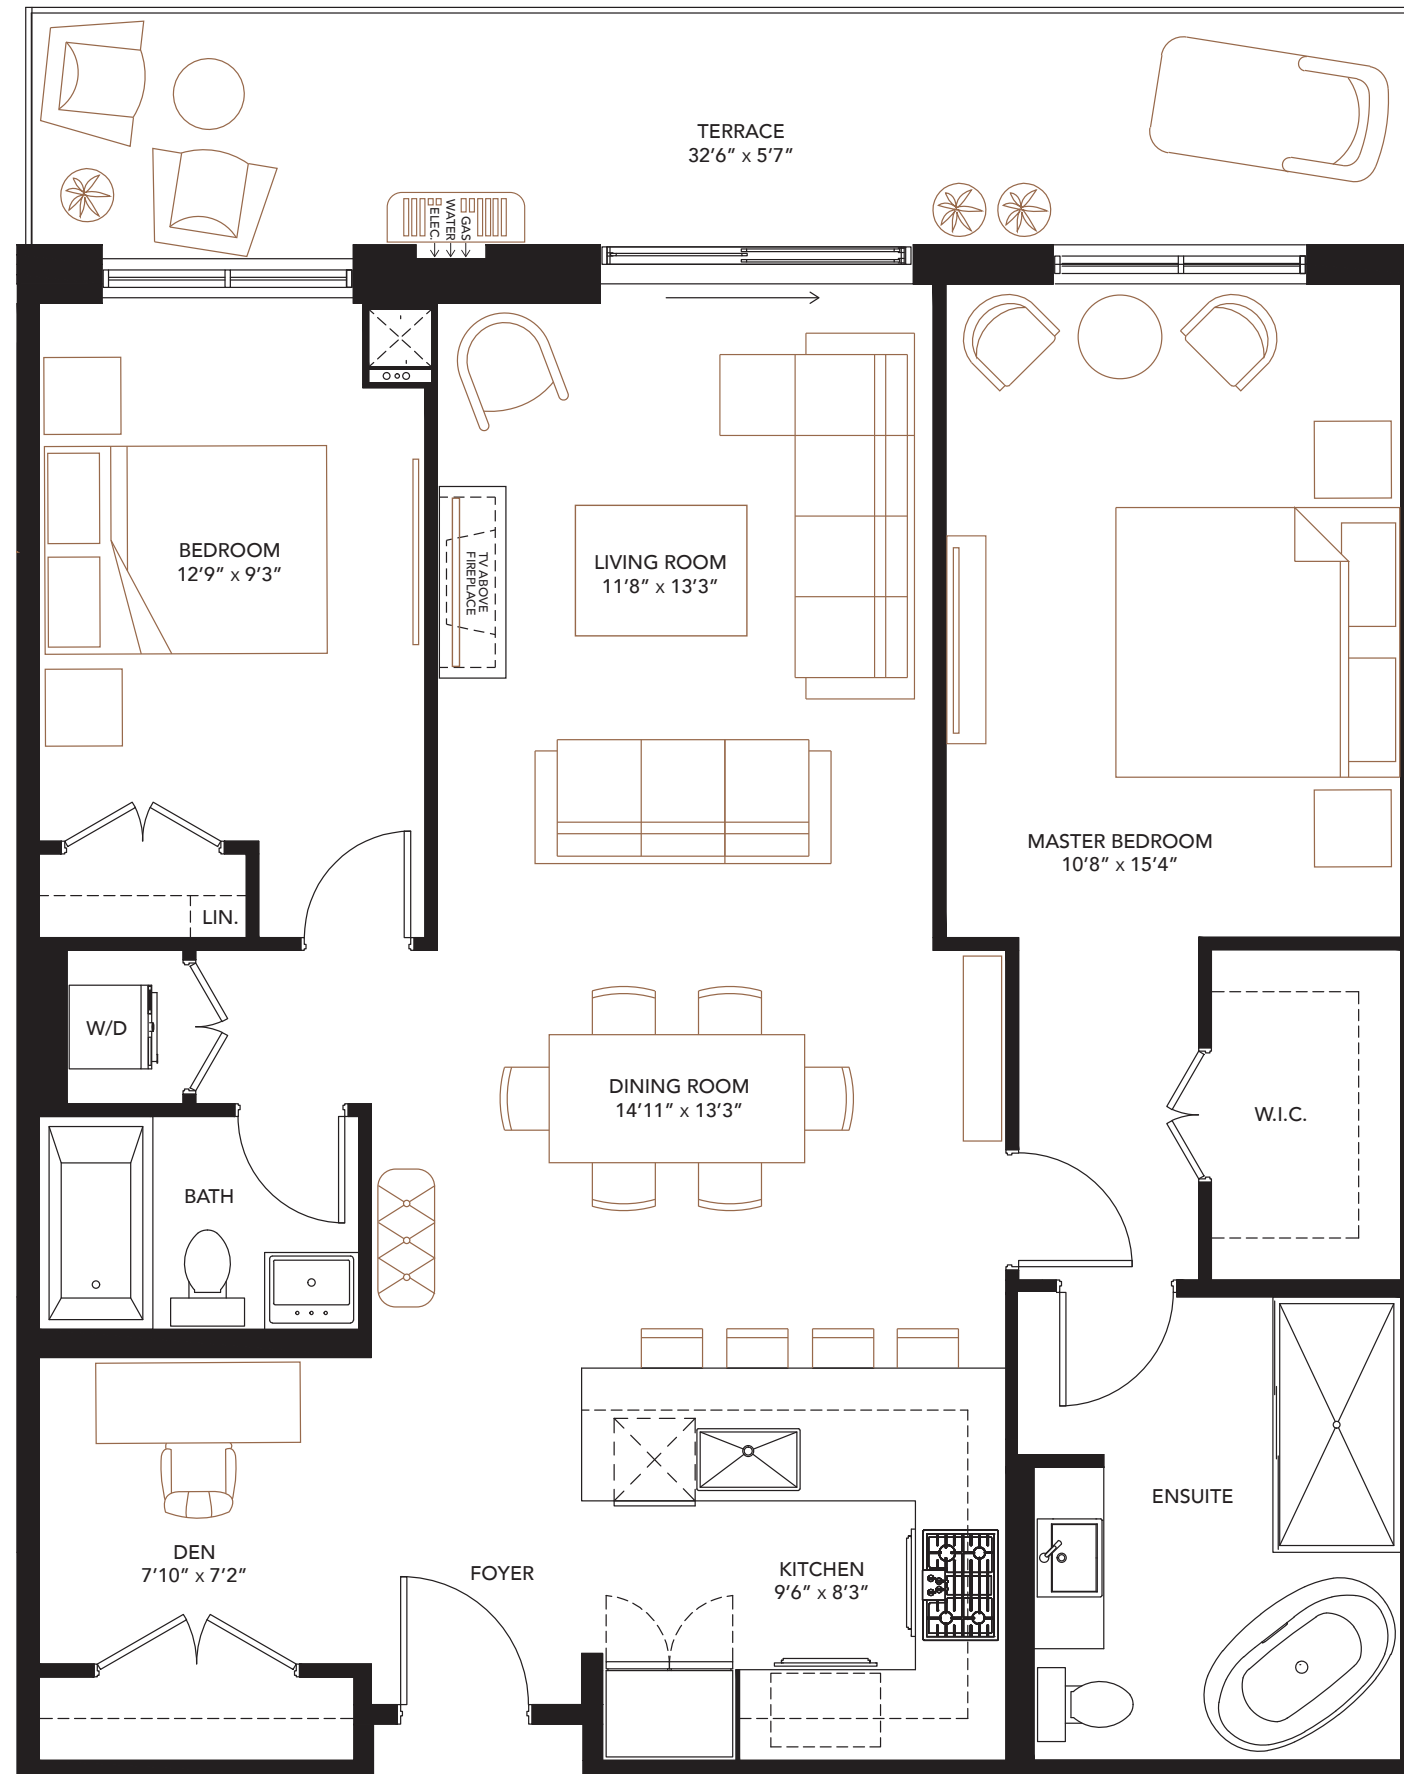

MONACO

PH-XVIII

2 BEDROOM + DEN
 2 BATHROOM
 1150 SQ. FT.
 TERRACE AREA: 204 SQ. FT.

PENTHOUSE (6TH FLOOR)

All prices, figures, sizes, specifications and information are subject to change without notice. Furniture is not included. All areas and stated dimensions are approximate. Actual usable floor space, living area and square footage may vary from stated floor area. E. & O. E. Model PH18