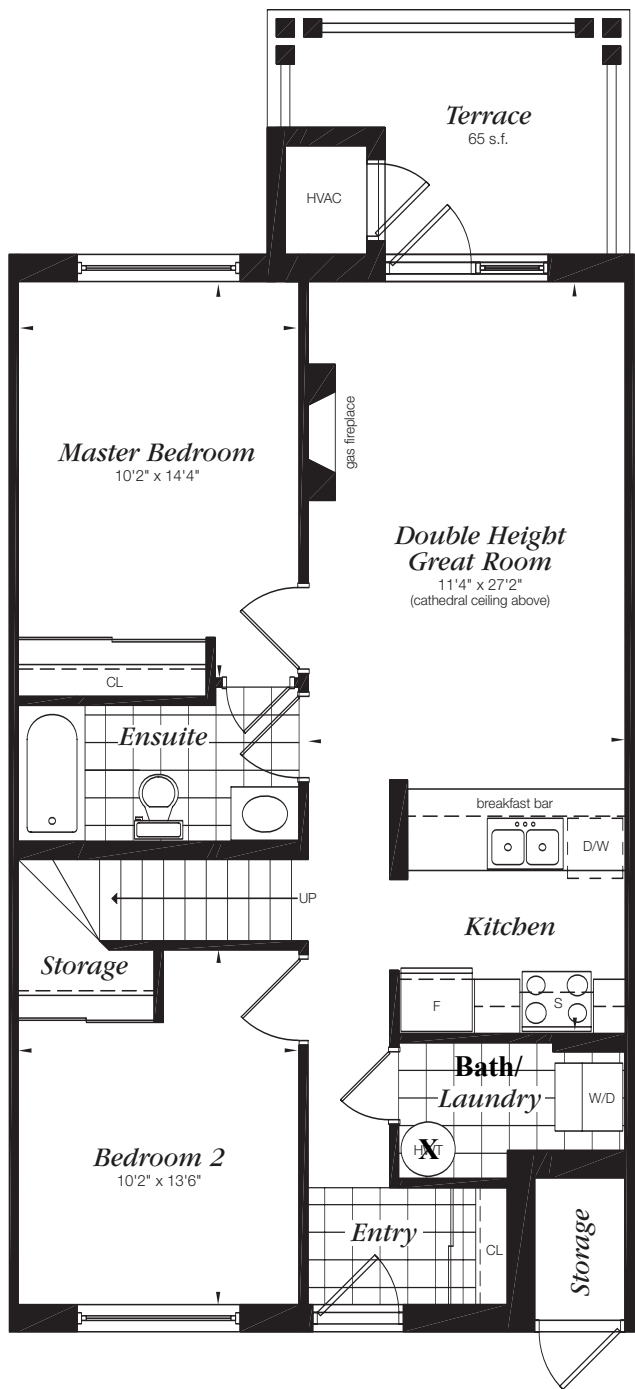

Waldenwood

The **Balsamwood** 1270 SQ. FT. 2 Bedrooms with Loft, 2 Baths (Including 65 SQ. FT. Terrace) CL-2B

Loft

Terrace view

Prices and specifications are subject to change without notice. E. & O. E. Artists concepts.

Main Level