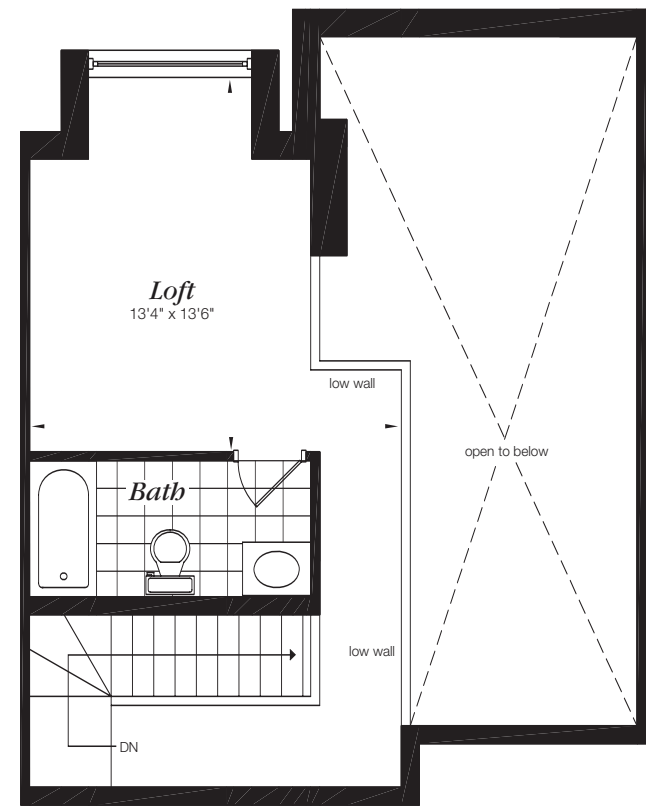

Waldenwood

The **Balsamwood** 1270 SQ. FT. 2 Bedrooms with Loft, 2 Baths (Including 65 SQ. FT. Terrace) CL-2B

Loft

Terrace view

Prices and specifications are subject to change without notice. E. & O. E. Artists concepts.

Main Level