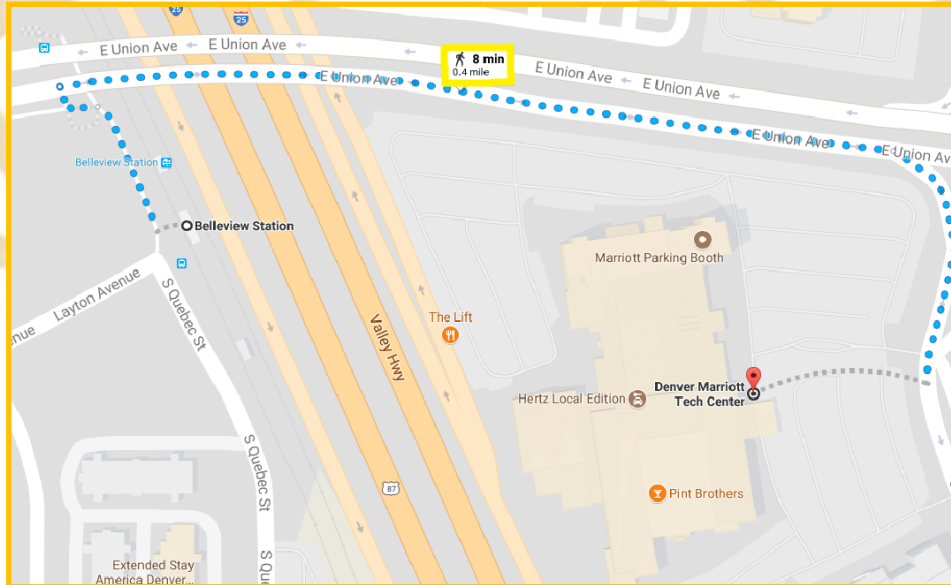

Closest Light Rail Large Parking Stations

Arapahoe At Village Center

Rail Lines: E/F/R
 Fare Zone: C
 Address: 8820 E. Caley Ave., Greenwood Village
 Location: Caley & Yosemite
 Parking Spaces: 817

Southmoor

Rail Lines: E/F/H
 Fare Zone: B
 Address: 3701 S Monaco Pkwy, Denver
 Location: S. Monaco & Mansfield
 Parking Spaces: 788

Other Nearby Light Rail Stations

Belleview

Rail Lines: E/F/R
 Fare Zone: C
 Address: 4855 S. Quebec St., Denver
 Location: Near E. Belleview & S. Quebec St
 Parking Spaces: 59

Yale

Rail Lines: E/F/H
 Fare Zone: B
 Address: 5315 E. Yale Ave., Denver
 Location: Near E. Yale Ave. & I-25
 Parking Spaces: 129

Orchard

Rail Lines: E/F/R
 Fare Zone: C
 Address: 5652 Greenwood Plaza Blvd., Greenwood Village
 Location: Near E. Orchard Road & I-25
 Parking Spaces: 48

Walking from the Belleview Light Rail Station

Belleview Station

Denver, CO 80237

- ↑ Head north
233 ft
- ↶ Turn left toward E Union Ave
i Take the stairs
 89 ft
- ↷ Turn right onto E Union Ave
0.3 mi
- ↷ Turn right onto S Syracuse St
i Destination will be on the right
 430 ft