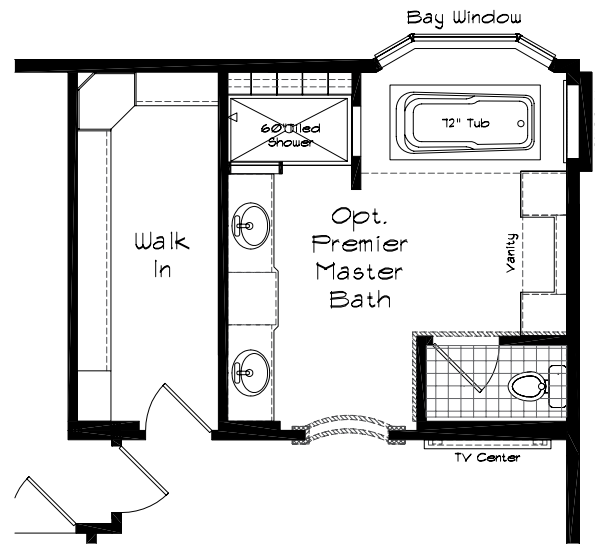

Lighted make-up mirror and divided drawers for cosmetic storage at your vanity to make your getting ready more convenient. Whether you are preparing for a night out on the town or a day at home or work it is all made easier here.

You deserve the elegance and luxury that this Premier Bathroom can offer. Features include:

- 6' Soaker Tub
- Tiled 60" Shower Stall w/Ledge Bench
- Make-up Vanity w/Lighted Mirror
- Bay Window
- Decorative Niche for your Television
- Roll Out Storage Drawers in Sink Vanity
- Recessed Can Light in Shower
- Elongated Shower Neck w/Head

Opt. Premier Master Bath

www.kitwest.com

Your Local Retailer is:

www.kitwest.com

INTRODUCING
the all new
"PREMIER MASTER BATHROOM"

PAMPER YOURSELF
IN ELEGANCE
AND LUXURY

Luxurious 6 foot soaker tub with dramatic bay window and extended tub deck (TV not included)

Make up dressing table with ample storage and a lighted mirror to compliment full size mirror over vanity

Double sink with drawers and doors for storage. Pull out drawers with interior electric receptacle in cabinet between sinks for easy storage and use of hand appliances such as blow dryers, razors and more