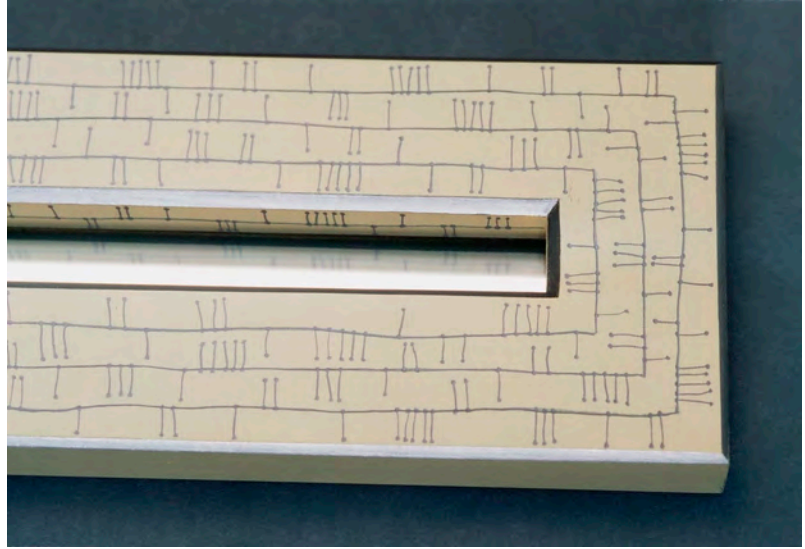

"Hindered"
2003

Dyed Ash, Felt & Cotton

60" x 72" x 12"

\$2500

Kimberley Winkle

“Stick”
2003

Polychromad Poplar & Mirror

48" x 4" x 2"