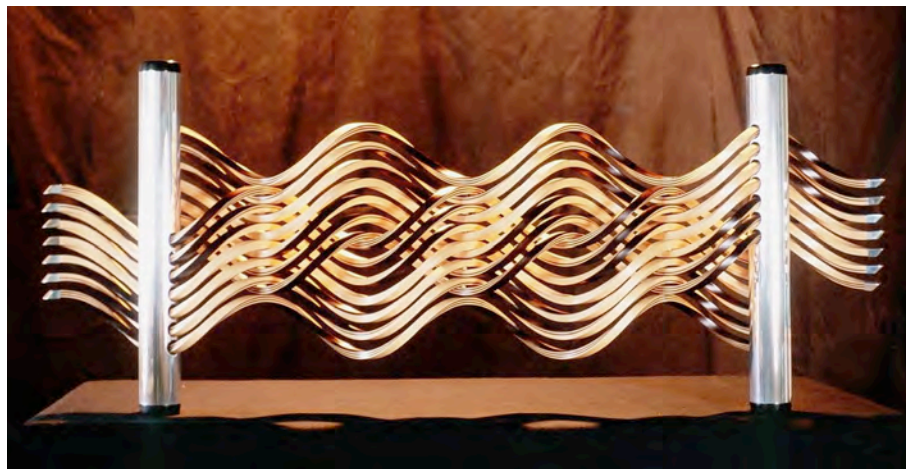

David Knudtson

“Interwoven”
2003

Maple & Aluminum

33" x 84" x 6"

$11,500