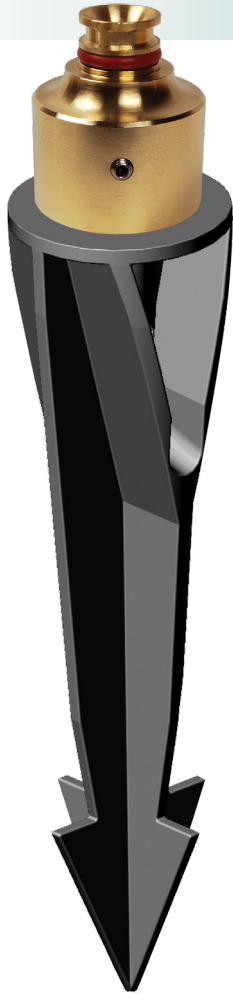

# AGS GROUND STAKE

The Auroralight AGS Ground Stake is part of the most comprehensive mounting system available. It is molded from solid black ABS, adorned and reinforced with a solid brass cap, a touchstone of the quality that represents Auroralight. Featuring our Aurora Mount System (AMS), the AGS allows maximum aim-ability with 360° of fixture rotation; the AGS is the most attractive and feature-rich ground stake on the market today.

GS-NAT

**ORDERING GUIDE:** <sup>Prefix</sup> **AGS** A (AMS) G (GROUND) S (STAKE)

□ INDICATES REQUIRED FIELD    ▤ INDICATES OPTIONAL FIELD

**FINISH**

Standard (Included):

**[NAT]** Natural

Plus (Optional):

**[BLP]** Bronze Living Patina

**[BLP-XD]** BLP Extra Dark

Premium (Optional):

**[NI]** Nickel PVD

**[PVD]** PVD Color (Contact Factory for Availability)

**COMPATIBLE WITH**