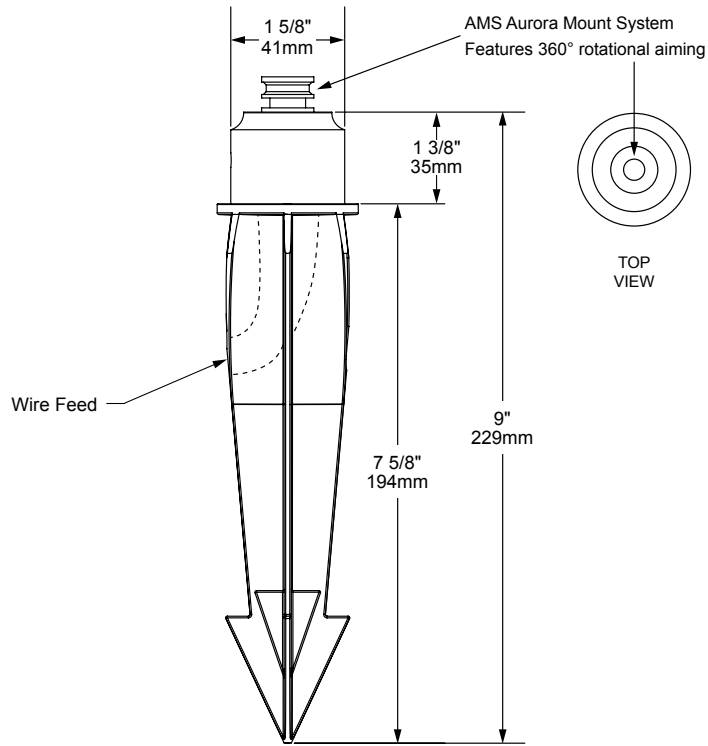

AGS GROUND STAKE

The Auroralight AGS Ground Stake is part of the most comprehensive mounting system available. It is molded from solid black ABS, adorned and reinforced with a solid brass cap, a touchstone of the quality that represents Auroralight. Featuring our Aurora Mount System (AMS), the AGS allows maximum aim-ability with 360° of fixture rotation; the AGS is the most attractive and feature-rich ground stake on the market today.

ORDERING GUIDE: ^{Prefix} **AGS** A (AMS) G (GROUND) S (STAKE)

□ INDICATES REQUIRED FIELD   ▤ INDICATES OPTIONAL FIELD

FINISH

Standard (Included):

[NAT] Natural

Plus (Optional):

[BLP] Bronze Living Patina

[BLP-XD] BLP Extra Dark

Premium (Optional):

[NI] Nickel PVD

[PVD] PVD Color (Contact Factory for Availability)

COMPATIBLE WITH