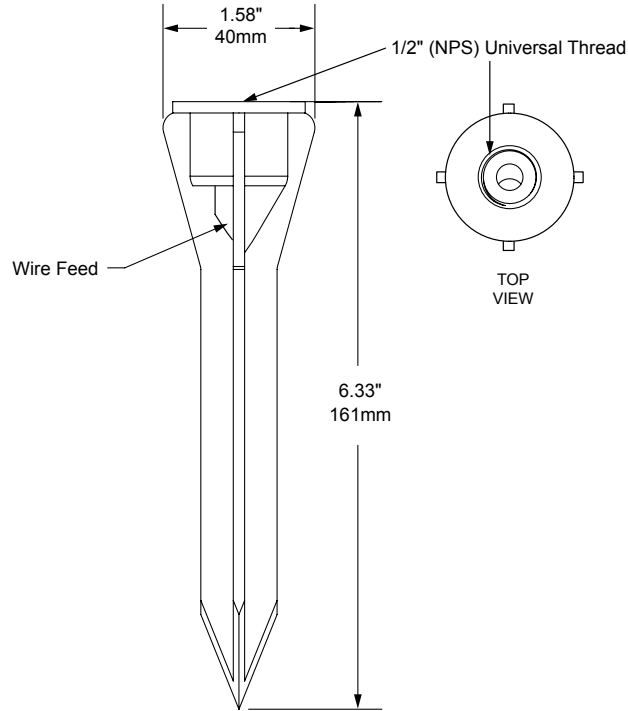

ORDERING GUIDE: ^{Prefix} **BMS** B (BRASS) M (MICRO) S (SPIKE)

☐ INDICATES REQUIRED FIELD   ☐ INDICATES OPTIONAL FIELD

FINISH

Standard (Included):

[NAT] Natural

Plus (Optional):

[BLP] Bronze Living Patina

[BLP-XD] BLP Extra Dark

Premium (Optional):

[NI] Nickel PVD

[PVD] PVD Color (Contact Factory for Availability)