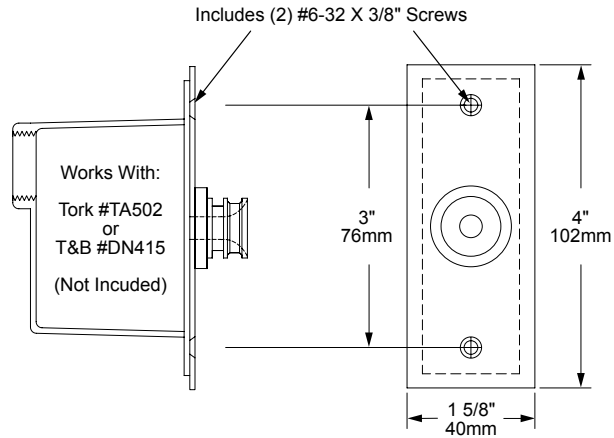

CP14 COVER PLATE

CP14-NAT

The **CP14** Cover Plate, part of a full family of canopies from Auroralight, is a minimal and nearly hidden J-Box cover plate. Featuring our Aurora Mount System (AMS) built into the cover plate for maximum aim-ability and 360° of fixture rotation, the CP14 is our smallest fully featured cover plate available. Made from solid copper and backed with an EPDM gasket for lifelong durability. Pair with any of our AMS Compatible fixtures, as shown below, for a discrete fixture and mount combination.

ORDERING GUIDE: ^{Prefix} **CP14** C (COVER) P (PLATE) 14 (1 5/8" X 4")

□ INDICATES REQUIRED FIELD □ INDICATES OPTIONAL FIELD

CP14

FINISH

Standard (Included):

[NAT] Natural

Plus (Optional):

[BLP] Bronze Living Patina