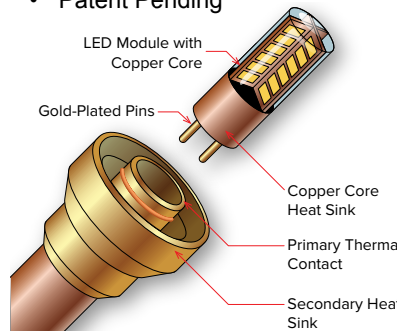

## HPL8 CORONA

The **HPL8** combines elegance in design with exceptional performance. The Corona is a versatile choice for illuminating intimate gardens, meandering walkways, or large paved areas. With a timeless design, precision manufacturing and the highest quality materials, our HPL luminaires are the clear choice.

Every HPL series path light gives you a choice of a Thermally Integrated® Field Serviceable LED Module or a Halogen/Xelogen lamp. Using Copper Core™ Technology, the HPL LED module is specifically engineered to transfer heat away from the LED driver/circuit and dissipate throughout the luminaire, ensuring optimal performance, color consistency and long life!

### Features include:

- Interchangeable LED Module in 2.5, 3.5 or 5 Watts
- 2700 or 3000K (CRI 80 typ.) Up to 384 Lumens
- Thermally Integrated® Field Serviceable LED Module
- TRIAC Dimming to <10% typ.
- 12 VAC Electronic or Magnetic Source Compatible
- Solid Copper and Brass Construction
- Patent Pending