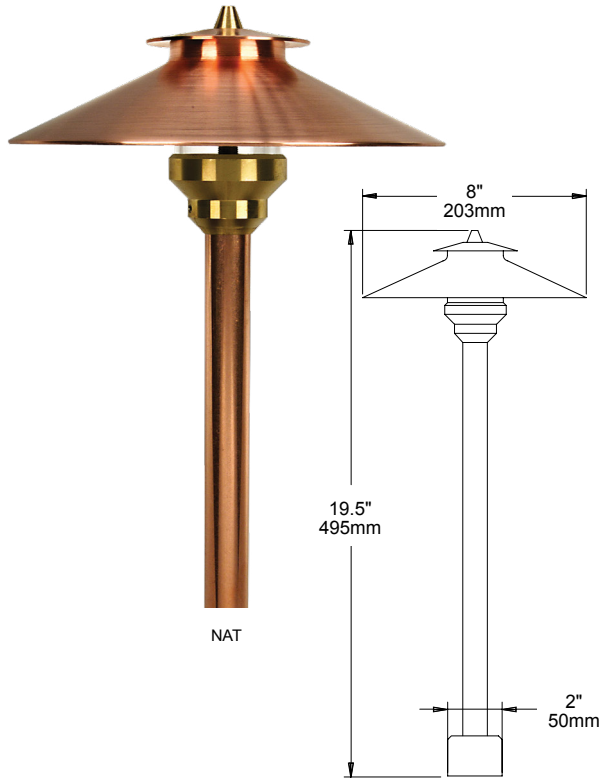

## HPL8 CORONA

The **HPL8** combines elegance in design with exceptional performance. The Corona is a versatile choice for illuminating intimate gardens, meandering walkways, or large paved areas. With a timeless design, precision manufacturing and the highest quality materials, our HPL luminaires are the clear choice.

Every HPL series path light gives you a choice of a Thermally Integrated® Field Serviceable LED Module or a Halogen/Xelogen lamp. Using Copper Core™ Technology, the HPL LED module is specifically engineered to transfer heat away from the LED driver/circuit and dissipate throughout the luminaire, ensuring optimal performance, color consistency and long life!

### Features include:

- Interchangeable LED Module in 2.5, 3.5 or 5 Watts
- 2700 or 3000K (CRI 80 typ.) Up to 384 Lumens
- Thermally Integrated® Field Serviceable LED Module
- TRIAC Dimming to <10% typ.
- 12 VAC Electronic or Magnetic Source Compatible
- Solid Copper and Brass Construction
- Patent Pending

#### MOUNT

- [1/2]** 1/2" Male Thread
- [G/S]** Ground Stake (Default)
- [D/S]** Deluxe Stake 9"
- [T/R-X]** Trident Spike (9" or 12")
- [P/B-S]** Power Box w/ Stake (Inc. 60W 120-12V transformer)
- [P/M]** 4" Pedestal Mount
- [SM3]** 3 1/4" Surface Mount
- [SM2]** 2 1/4" Surface Mount