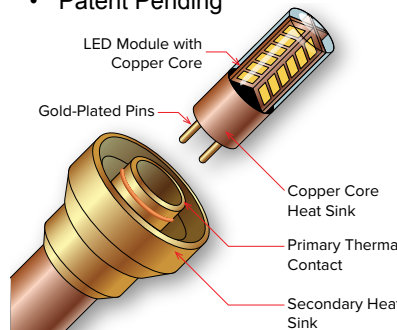

# HPL9 SERENGETI

The **HPL9** path lights feature an elegant copper shade that looks stylish in any setting. They're a gracious addition to any landscape and are certain to blend seamlessly with most any theme or style of architecture.

Every HPL series path light gives you a choice of a Thermally Integrated® Field Serviceable LED Module or a Halogen/Xelogen lamp. Using Copper Core™ Technology, the HPL LED module is specifically engineered to transfer heat away from the LED driver/circuit and dissipate throughout the luminaire, ensuring optimal performance, color consistency and long life!

**Features include:**

- Interchangeable LED Module in 2.5, 3.5 or 5 Watts
- 2700 or 3000K (CRI 80 typ.)
- Thermally Integrated® Field Serviceable LED Module
- TRIAC Dimming to <10% typ.
- 12 VAC Electronic or Magnetic Source Compatible
- Solid Copper and Brass Construction
- Patent Pending