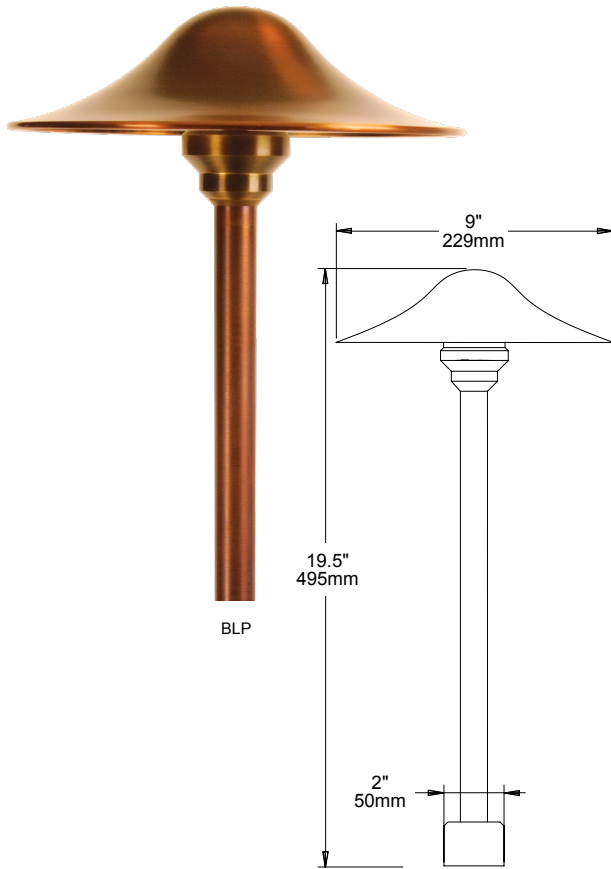

# HPL9 SERENGETI

The **HPL9** path lights feature an elegant copper shade that looks stylish in any setting. They're a gracious addition to any landscape and are certain to blend seamlessly with most any theme or style of architecture.

Every HPL series path light gives you a choice of a Thermally Integrated® Field Serviceable LED Module or a Halogen/Xelogen lamp. Using Copper Core™ Technology, the HPL LED module is specifically engineered to transfer heat away from the LED driver/circuit and dissipate throughout the luminaire, ensuring optimal performance, color consistency and long life!

**Features include:**

- Interchangeable LED Module in 2.5, 3.5 or 5 Watts
- 2700 or 3000K (CRI 80 typ.)
- Thermally Integrated® Field Serviceable LED Module
- TRIAC Dimming to <10% typ.
- 12 VAC Electronic or Magnetic Source Compatible
- Solid Copper and Brass Construction
- Patent Pending

\* Visible light

[X] = Specify Length  
**NOTE:** See Mount Guide for more options

**Lumen Output Table**

Wattage	Color	Lumens
2.5W	2700K	205lm
2.5W	3000K	212lm
3.5W	2700K	296lm
3.5W	3000K	301lm
5W	2700K	368lm
5W	3000K	384lm