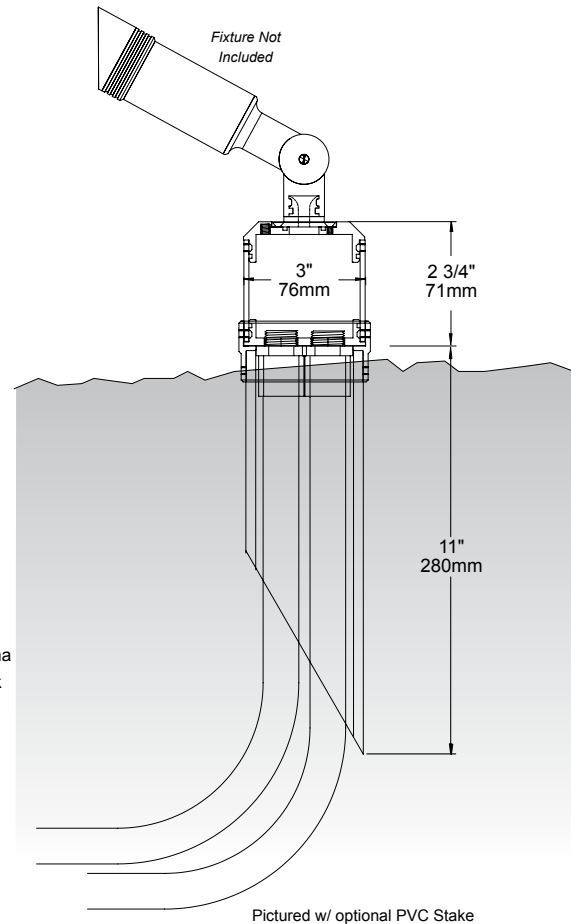

JB3 120V J-BOX

The **JB3** series is a line voltage landscape lighting splice box with the option of an oversized stake assembly or trident spike for added strength and durability. Listed to UL standard 1838, this unit can be buried up to within 1" of the top, even in exterior wet locations. Top assembly readily adapts to our complete product line as well as most 12 or 120 volt fixtures from other manufacturers. Box can also be supplied without adapter to be used separate of fixture. Machined brass housing with toolless cap assembly. Accommodates two 1/2" conduits via threaded bottom inlets.

ORDERING GUIDE: JB3 (3" DIA. J-BOX)

☐ INDICATES REQUIRED FIELD ☐ INDICATES OPTIONAL FIELD

FIXTURE ATTACHMENT

[1/2] 1/2" NPS Female Threaded Hole
Fits Aurora path lights & 1/2" Universal fixtures

[AMS] Auroralight Mount System
Adds 1/2" Brass Adapter to fit SL, LSL and HSL series directional luminaires.