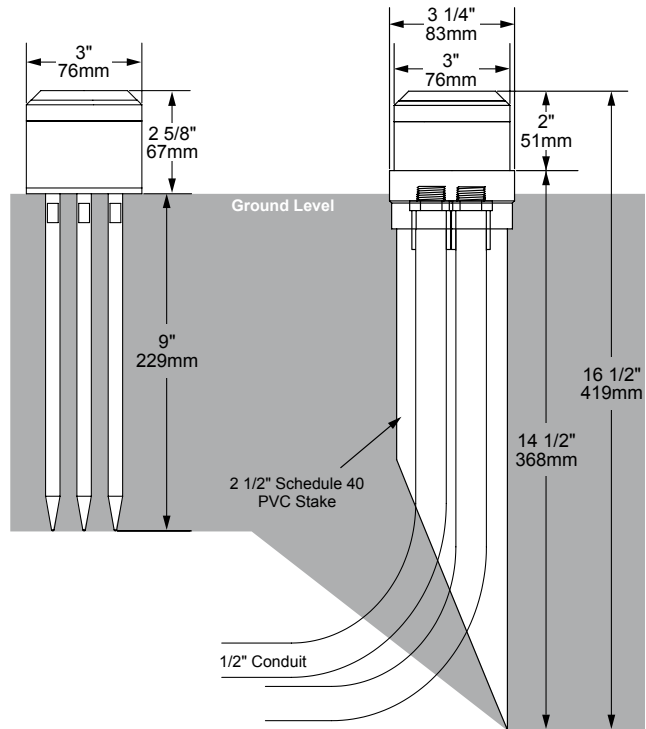

# JB3 3" J-BOX

The **JB3** J-Box, part of the most comprehensive ground mount offering available, machined from solid brass with a removable top assembly, is a versatile landscape lighting junction box combined with a variety of mount options. This unit can be buried within 1" of the top, even in exterior wet locations. The optional PVC stabilizing stake or stainless steel trident spike adds significant strength, ensuring a safe and durable installation. The JB3 readily adapts to our complete product line as well as most 12v or 120v fixtures from other manufacturers. Accommodates two 1/2" conduits via threaded bottom inlets for simple and easy through wiring.

- 12V
- 120V
- 1/2" NPS

**ORDERING GUIDE:** JB3 <sup>Prefix</sup> J (JUNCTION) B (BOX) 3 (3" DIA.)

  INDICATES REQUIRED FIELD      INDICATES OPTIONAL FIELD

<b>JB3</b>		
<b>CONFIGURATION</b>		
[B] Box Only		
[S] Box w/ PVC Stake		
[TR9] Box w/ 9" Trident Spike		
<b>FINISH</b>		
[NAT] Natural		
[BLP] Bronze Living Patina		
[BLP-XD] BLP Extra Dark		
[NI] Nickel PVD		