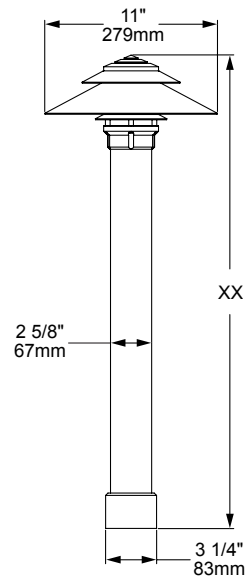

CORE STYLES

[GL] Graduated Louvers

[SL] Stacked Louvers

[NL] No Louvers

COPPER CORE TECHNOLOGY®

Copper Core® is a registered trademark of Auroralight. It is synonymous with the mark of quality and integrity. It means that our products are built upon a superior foundation of Solid Copper, ensuring every critical part functions seamlessly together Thermally integrated® one component to the next. Auroralight manufactured without compromise, engineered with passion, in the USA.

12V

120V

THERMALLY INTEGRATED

SEE NEXT PAGE FOR ORDERING INFORMATION