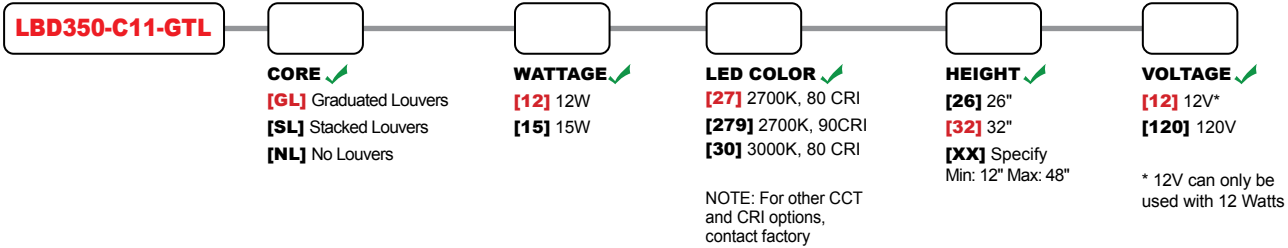

LBD350-C11-GTL CYRANOS

ORDERING GUIDE: ^{Prefix} **LBD250-C11-GTL** L (LED) BD (BOLLARD) 250 (SERIES) C (CONICAL) 11 (INCHES) GTL (GLIMMER TOP W/ LOUVER)

☐ INDICATES REQUIRED FIELD   ☐ INDICATES OPTIONAL FIELD   ☒ INCLUDED   [_] QUICK SPEC (See Below)

QUICK SPEC SKU **LBD350-C11-GTL-GL-12-27-32-12-GS-NAT**