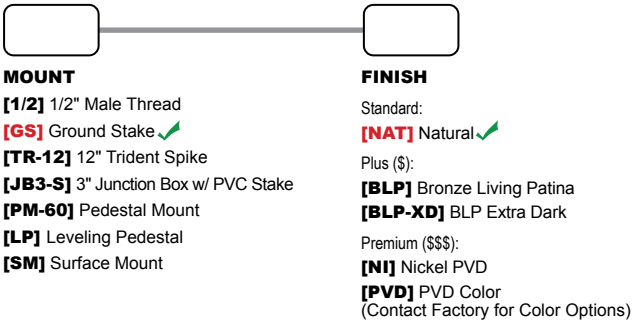

LBD350-C11-GTL CYRANOS

ORDERING GUIDE: ^{Prefix} **LBD250-C11-GTL** L (LED) BD (BOLLARD) 250 (SERIES) C (CONICAL) 11 (INCHES) GTL (GLIMMER TOP W/ LOUVER)

☐ INDICATES REQUIRED FIELD   ☐ INDICATES OPTIONAL FIELD   ☒ INCLUDED   [_] QUICK SPEC (See Below)

QUICK SPEC SKU **LBD350-C11-GTL-GL-12-27-32-12-GS-NAT**