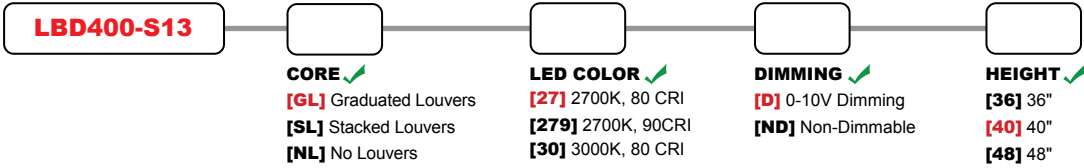

LBD400-S13 DOMI

ORDERING GUIDE: ^{Prefix} **LBD400-S13** L (LED) BD (BOLLARD) 400 (SERIES) S (SPHERICAL) 13 (INCHES)

☐ INDICATES REQUIRED FIELD   ☐ INDICATES OPTIONAL FIELD   ☒ INCLUDED   [_] QUICK SPEC (See Below)

QUICK SPEC SKU **LBD400-S13-GL-27-D-40-SM-NAT**

NOTE: For other CCT and CRI options, contact factory

MOUNT
[LP] Leveling Pedestal*
[SM] Surface Mount ✓

*Recommended for concrete installations.

FINISH
Standard:
[NAT] Natural ✓
Plus ($):
[BLP] Bronze Living Patina
[BLP-XD] BLP Extra Dark
Premium ($$$):
[NI] Nickel PVD
[PVD] PVD Color
(Contact Factory for Color Options)