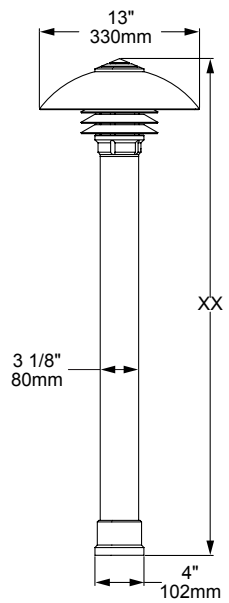

See LBD250 and LBD350 for additional size and configuration options.

**Features include:**

- Up to 1500 lumens at 30 Watts
- Cree XLAMP® High Intensity (XP-L) LED
- 2700K (80 & 90 CRI) or 3000K (80 CRI)
- Thermally Integrated® w/ Copper Core Technology®
- 0-10V Dimming (Upon Request)
- 100-277 VAC
- Solid Copper and Brass Construction

# LBD400-S13 DOMI

**ORDERING GUIDE:** <sup>Prefix</sup> **LBD400-S13** L (LED) BD (BOLLARD) 400 (SERIES) S (SPHERICAL) 13 (INCHES)

INDICATES REQUIRED FIELD     INDICATES OPTIONAL FIELD     INCLUDED    [ \_ ] QUICK SPEC (See Below)