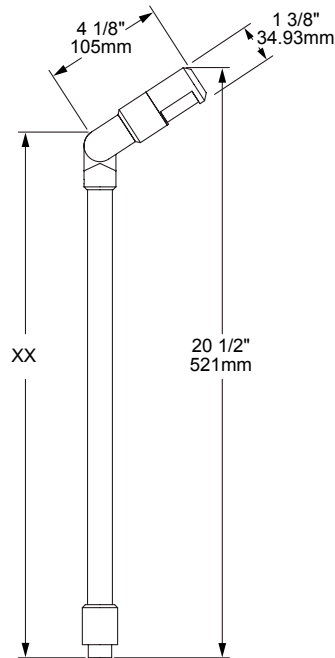

LMG1-AF MAGLIO