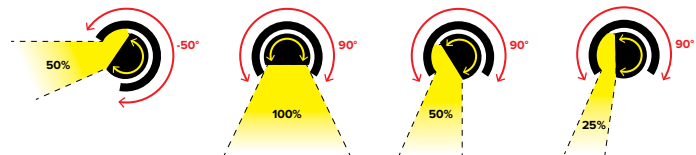

INDEPENDENTLY ADJUSTABLE LIGHT SOURCE & SHIELD