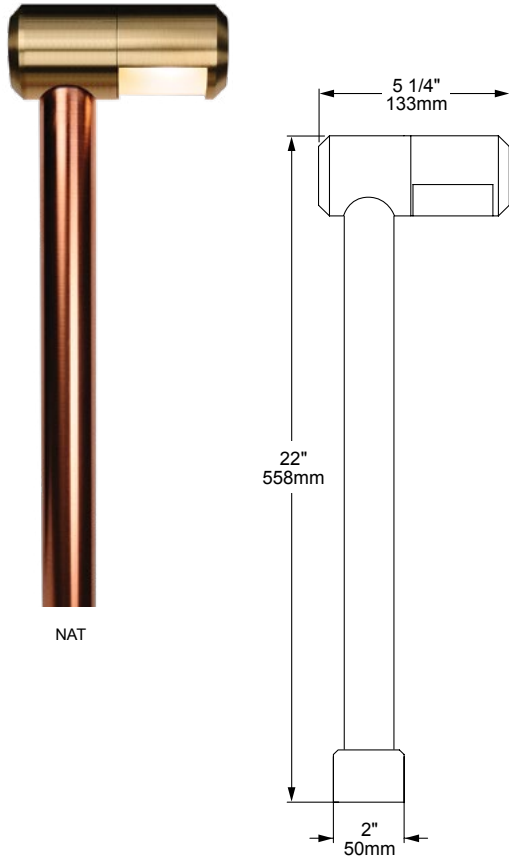

LMG3 MAGLIO

The **LMG3** is among the most versatile in our line of high quality, high performance path lights. Featuring a rotational glare shield with an independently rotating light engine allowing the Maglio to have a seamlessly adjustable aperture from 180° down to 0°, or to aim up, down or anywhere in between. Also ideal for wall washing applications.

Features include:

- 5 Watts
- Cree XLAMP® (XR-E) LED
- 2700 or 3000K (CRI 80 typ.)
- Fully Integrated LED
- TRIAC Dimming to <10% typ.
- 12 VAC Electronic or Magnetic Source Compatible
- Recommended Spacing 15–25' O.C.
- Solid Copper and Brass Construction

INDEPENDENTLY ADJUSTABLE LIGHT SOURCE & SHIELD

ORDERING GUIDE: ^{Prefix} **LMG3** L (LED) MG (MAGLIO) 3 (SERIES)

□ INDICATES REQUIRED FIELD □□ INDICATES OPTIONAL FIELD

LED COLOR
[27] 2700K
[30] 3000K

PL MOUNT
[1/2] 1/2" Male Thread
[G/S] Ground Stake
[D/S] Deluxe Stake 9"
[T/R-X] Trident Spike (9" or 12")
[P/B-S] Power Box w/ Stake (Inc. 60W 120-12V trans.)
[P/M] 4" Pedestal Mount
[SM3] 3 1/4" Surface Mount
[SM2] 2 1/4" Surface Mount

FINISH
[NAT] Natural
[BLP] Bronze Living Patina
[BLP-XD] BLP Extra Dark
[NI] Nickel PVD

[X] = Specify Length
NOTE: See Mount Guide for more options