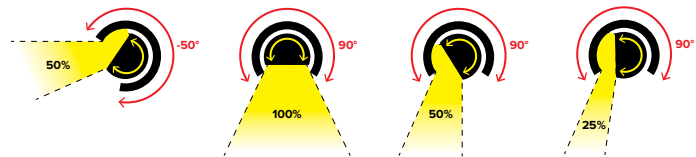

INDEPENDENTLY ADJUSTABLE LIGHT SOURCE & SHIELD

ORDERING GUIDE: ^{Prefix} **LMG3** L (LED) MG (MAGLIO) 3 (SERIES)

□ INDICATES REQUIRED FIELD   □□ INDICATES OPTIONAL FIELD

LED COLOR
[27] 2700K
[30] 3000K

PL MOUNT
[1/2] 1/2" Male Thread
[G/S] Ground Stake
[D/S] Deluxe Stake 9"
[T/R-X] Trident Spike (9" or 12")
[P/B-S] Power Box w/ Stake (Inc. 60W 120-12V trans.)
[P/M] 4" Pedestal Mount
[SM3] 3 1/4" Surface Mount
[SM2] 2 1/4" Surface Mount

FINISH
[NAT] Natural
[BLP] Bronze Living Patina
[BLP-XD] BLP Extra Dark
[NI] Nickel PVD

[X] = Specify Length
NOTE: See Mount Guide for more options