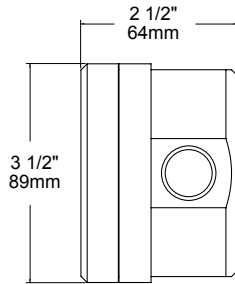

TYPE:
CAT. #: SMJB-

SMJB J-BOX

1/2-1-5-BLP

1/2-2-5-BLP

The **SMJB** is a 10 cubic inch, surface mount J-box machined of solid brass. The SMJB represents the highest possible quality in materials and construction available anywhere. Use when surface mounting 12v or 120v fixtures where you need a wiring box to endure even the harshest elements; ideal for coastal applications. Our proprietary gasketed and screwless faceplate eliminates twisted wires and visible hardware, making fixture installations fast and neat. Standard 10 cubic inch size with 4 and 8 cubic inch screw on extensions making 10, 14 and 18 cu. boxes or use multiple extensions as needed. 1 or 2 hole faceplate and machined plugs included.

10 cu in (Standard)

+4 cu in Extension

+8 cu in Extension

ORDERING GUIDE: ^{Prefix} **SMJB** SM (SURFACE MOUNT) JB (JUNCTION BOX)

☐ INDICATES REQUIRED FIELD ☐ INDICATES OPTIONAL FIELD

FIXTURE ATTACHMENT
[1/2] 1/2" NPS Female Threaded Hole
 Fits Aurora path lights & 1/2" Universal fixtures
[AMS] Auroralight Mount System
 Adds 1/2" Brass Adapter to fit SL, LSL and HSL series directional luminaires.

FACEPLATE
[1] Single, 1/2" Threaded Hole
[2] Double, 1/2" Threaded Holes

KNOCKOUTS
[3] 1/2" (0) Side, (3) Rear
[5] 1/2" (4) Side And (1) Rear

VOLUME/EXTENSION
[4] +4 cu in
[8] +8 cu in

FINISH
[NAT] Natural
[BLP] Bronze Living Patina
[BLP-XD] BLP Extra Dark
[NI] Nickel PVD