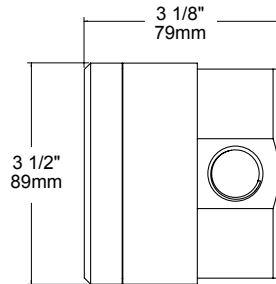

TYPE:
CAT. #: SMJB-

SMJB J-BOX

1/2-1-5-BLP

1/2-2-5-BLP

The **SMJB** is a 10 cubic inch, surface mount J-box machined of solid brass. The SMJB represents the highest possible quality in materials and construction available anywhere. Use when surface mounting 12v or 120v fixtures where you need a wiring box to endure even the harshest elements; ideal for coastal applications. Our proprietary gasketed and screwless faceplate eliminates twisted wires and visible hardware, making fixture installations fast and neat. Standard 10 cubic inch size with 4 and 8 cubic inch screw on extensions making 10, 14 and 18 cu. boxes or use multiple extensions as needed. 1 or 2 hole faceplate and machined plugs included.

10 cu in (Standard)

+4 cu in Extension

+8 cu in Extension

ORDERING GUIDE: ^{Prefix} **SMJB** SM (SURFACE MOUNT) JB (JUNCTION BOX)

☐ INDICATES REQUIRED FIELD ☐ INDICATES OPTIONAL FIELD

FIXTURE ATTACHMENT
[1/2] 1/2" NPS Female Threaded Hole
 Fits Aurora path lights & 1/2" Universal fixtures
[AMS] Auroralight Mount System
 Adds 1/2" Brass Adapter to fit SL, LSL and HSL series directional luminaires.

FACEPLATE
[1] Single, 1/2" Threaded Hole
[2] Double, 1/2" Threaded Holes

KNOCKOUTS
[3] 1/2" (0) Side, (3) Rear
[5] 1/2" (4) Side And (1) Rear

VOLUME/EXTENSION
[4] +4 cu in
[8] +8 cu in

FINISH
[NAT] Natural
[BLP] Bronze Living Patina
[BLP-XD] BLP Extra Dark
[NI] Nickel PVD