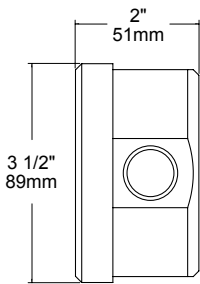

TYPE:
CAT. #: SMJB-

SMJB J-BOX

1/2-1-5-BLP

1/2-2-5-BLP

The **SMJB** is a 10 cubic inch, surface mount J-box machined of solid brass. The SMJB represents the highest possible quality in materials and construction available anywhere. Use when surface mounting 12v or 120v fixtures where you need a wiring box to endure even the harshest elements; ideal for coastal applications. Our proprietary gasketed and screwless faceplate eliminates twisted wires and visible hardware, making fixture installations fast and neat. Standard 10 cubic inch size with 4 and 8 cubic inch screw on extensions making 10, 14 and 18 cu. boxes or use multiple extensions as needed. 1 or 2 hole faceplate and machined plugs included.

10 cu in (Standard)

+4 cu in Extension

+8 cu in Extension

ORDERING GUIDE: ^{Prefix} **SMJB** SM (SURFACE MOUNT) JB (JUNCTION BOX)

☐ INDICATES REQUIRED FIELD ☐ INDICATES OPTIONAL FIELD

FIXTURE ATTACHMENT
[1/2] 1/2" NPS Female Threaded Hole
 Fits Aurora path lights & 1/2" Universal fixtures
[AMS] Auroralight Mount System
 Adds 1/2" Brass Adapter to fit SL, LSL and HSL series directional luminaires.

FACEPLATE
[1] Single, 1/2" Threaded Hole
[2] Double, 1/2" Threaded Holes

KNOCKOUTS
[3] 1/2" (0) Side, (3) Rear
[5] 1/2" (4) Side And (1) Rear

VOLUME/EXTENSION
[4] +4 cu in
[8] +8 cu in

FINISH
[NAT] Natural
[BLP] Bronze Living Patina
[BLP-XD] BLP Extra Dark
[NI] Nickel PVD