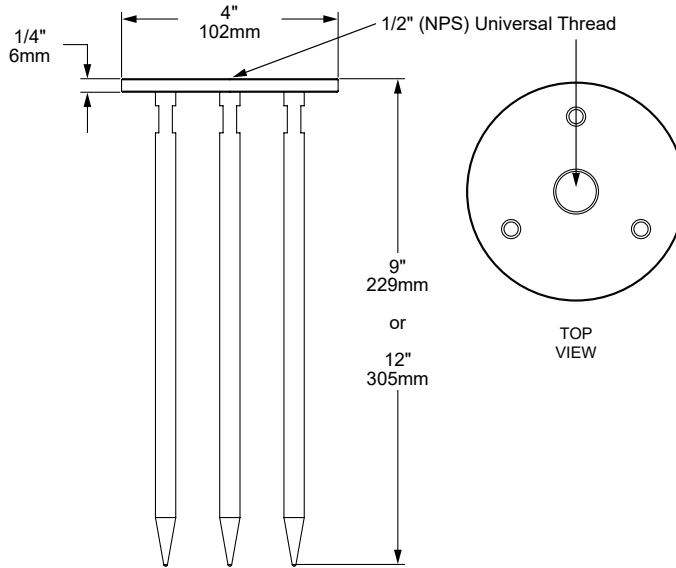

TR TRIDENT SPIKE

The **TR** Trident Spike, part of the most comprehensive ground mount offering available, adds significant lateral strength to ensure a safe and durable installation. This heavy-duty ground mount is especially ideal for loose soil and high-traffic environments. Install with confidence and protect your lighting investment with a mounting solution built to last. All parts are machined entirely from marine-grade, corrosion-resistant stainless steel and includes three spikes and mounting plate.

TR-9

ORDERING GUIDE: ^{Prefix} **TR** (TRIDENT SPIKE)

☐ INDICATES REQUIRED FIELD ☐ INDICATES OPTIONAL FIELD

TR —

LENGTH

- [9]** 9" Spikes
- [12]** 12" Spikes