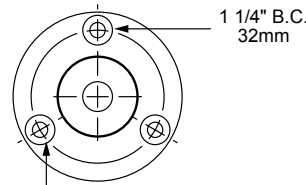

TM TRELLIS MOUNT

The TM Trellis Mount, part of the most diverse surface mount offerings available, is the most discrete we offer. Our Aurora Mount System (AMS) is built into the unit for maximum aim-ability and 360° fixture rotation. The TM is machined entirely from Solid Brass and is just 1 1/2" in diameter, being the most miniature mount available from Auroralight. Designed for installation onto structures as small as a 2x2" commonly used in many residential trellis applications.

TM-NAT

Includes (3) #6 X 1" Screws

Front View

ORDERING GUIDE: ^{Prefix} **TM** T (TRELLIS) M (MOUNT)

□ INDICATES REQUIRED FIELD □ INDICATES OPTIONAL FIELD

FINISH

Standard (Included):

[NAT] Natural