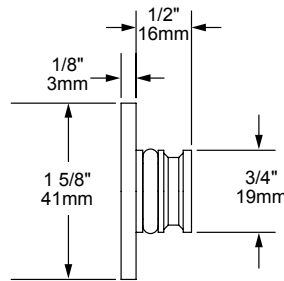

TM TRELLIS MOUNT

The TM Trellis Mount, part of the most diverse surface mount offerings available, is the most discrete we offer. Our Aurora Mount System (AMS) is built into the unit for maximum aim-ability and 360° fixture rotation. The TM is machined entirely from Solid Brass and is just 1 1/2" in diameter, being the most miniature mount available from Auroralight. Designed for installation onto structures as small as a 2x2" commonly used in many residential trellis applications.

TM-NAT

Includes (3) #6 X 1" Screws

Front View

ORDERING GUIDE: ^{Prefix} **TM** T (TRELLIS) M (MOUNT)

□ INDICATES REQUIRED FIELD □ INDICATES OPTIONAL FIELD

FINISH

Standard (Included):

[NAT] Natural