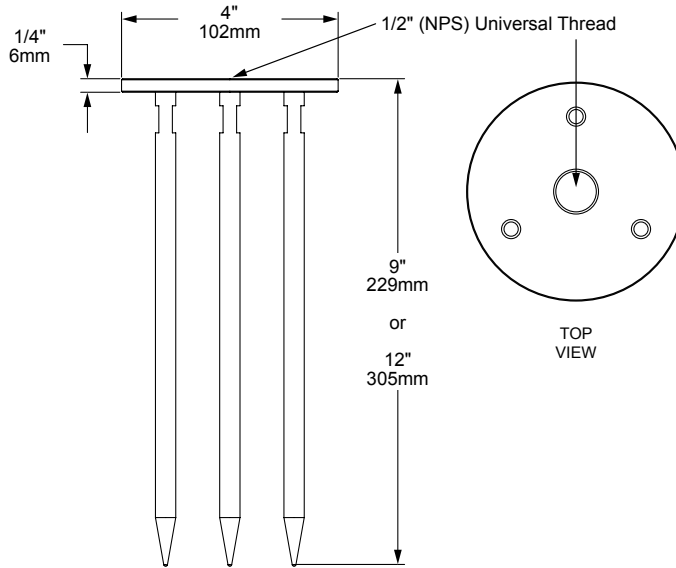

TR TRIDENT SPIKE

The **TR** Trident Spike, part of the most comprehensive ground mount offering available, adds significant lateral strength to ensure a safe and durable installation. This heavy-duty ground mount is especially ideal for loose soil and high-traffic environments. Install with confidence and protect your lighting investment with a mounting solution built to last. All parts are machined entirely from marine-grade, corrosion-resistant stainless steel and includes three spikes and mounting plate.

TR-9

ORDERING GUIDE: ^{Prefix} **TR** (TRIDENT SPIKE)

□ INDICATES REQUIRED FIELD □ INDICATES OPTIONAL FIELD

TR — []

LENGTH

[9] 9" Spikes

[12] 12" Spikes