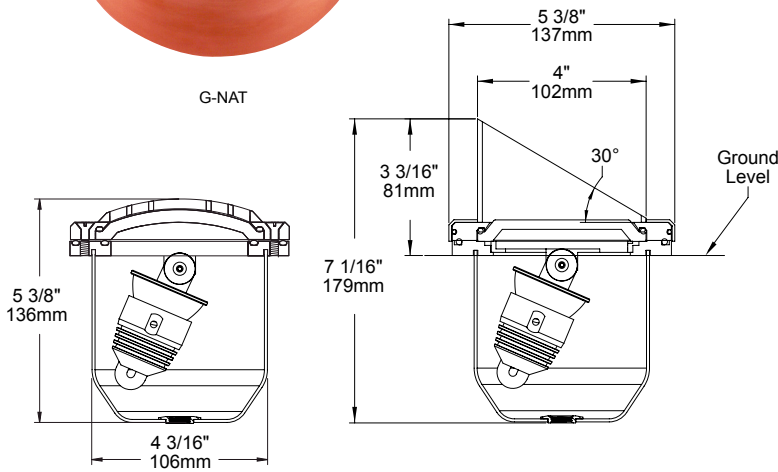

WL16 LIGHTHAUS

The **WL16** well light features significantly increased aiming capability allowing a full 45° of tilt onto the horizon with 360° of rotation. It has the ability to regress the light source 2" below the lens.

Features include:

- Over 10 Halogen lamping options in 10–50 Watts
- 5 Faceplate Options
- 12 VAC Electronic or Magnetic Source Compatible
- Drive-over Rated up to 6,000 lbs.
- Solid Copper Body and Brass Faceplate

FACEPLATE OPTIONS

ORDERING GUIDE: **WL16** WL (WELL LIGHT) 16 (MR 16)

☐ INDICATES REQUIRED FIELD ☐ INDICATES OPTIONAL FIELD

FACEPLATE	HALOGEN LAMP (MR16)	ACCESSORIES	MOUNT	FINISH
[G] Grill	[11] 10W 12°	[GB] Glare Bezel	[CPK] Concrete Pour Kit*	[NAT] Natural
[FC] Flush with Convex Glass	[13] 10W 36°	[HD] Deep Cutoff Hex Baffle		[BLP] Bronze Living Patina
[FF] Flush with Flat Glass	[21] 20W 12°	[ARW] Accessory Retainer*		[BLP-XD] BLP Extra Dark
[S] Slotted	[22] 20W 24° (+L)	*Required with choices below		[NI] Nickel PVD
	[23] 20W 36° (+L)	SELECT UP TO TWO:		[PC] Powder Coat- Specify Color
	[26] 20W 60°	[H] Hex Baffle		
	[31] 35W 12°	[L] Linear Spread		
	[32] 35W 24° (+L)	[P] Prismatic Lens		
	[33] 35W 36° (+L)	[MP] Micro Prismatic		
	[36] 35W 60° (+L)	[F] Frost (Diffusion)		
	[51] 50W 12° (+L)	[O] Opal Lens		
	[52] 50W 24° (+L)	[R1, 2, 3 or 4] Red		
	[53] 50W 36° (+L)	[G1, 2, 3, or 4] Green		
	[56] 50W 60° (+L)	[B1, 2, 3, or 4] Blue		
		[Y1, 2, 3 or 4] Yellow		