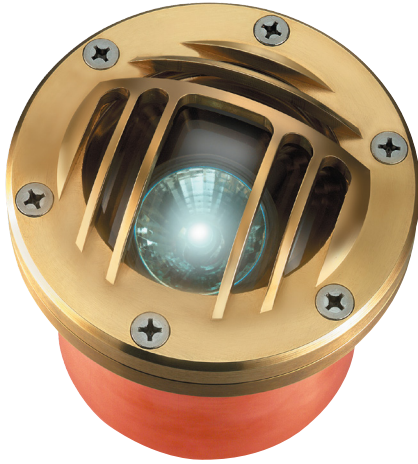

WL16 LIGHTHAUS

The **WL16** well light features significantly increased aiming capability allowing a full 45° of tilt onto the horizon with 360° of rotation. It has the ability to regress the light source 2" below the lens.

Features include:

- Over 10 Halogen lamping options in 10–50 Watts
- 5 Faceplate Options
- 12 VAC Electronic or Magnetic Source Compatible
- Drive-over Rated up to 6,000 lbs.
- Solid Copper Body and Brass Faceplate

FACEPLATE OPTIONS

ORDERING GUIDE: **WL16** WL (WELL LIGHT) 16 (MR 16)

☐ INDICATES REQUIRED FIELD ☐ INDICATES OPTIONAL FIELD

FACEPLATE	HALOGEN LAMP (MR16)	ACCESSORIES	MOUNT	FINISH
[G] Grill	[11] 10W 12°	[GB] Glare Bezel	[CPK] Concrete Pour Kit*	[NAT] Natural
[FC] Flush with Convex Glass	[13] 10W 36°	[HD] Deep Cutoff Hex Baffle		[BLP] Bronze Living Patina
[FF] Flush with Flat Glass	[21] 20W 12°	[ARW] Accessory Retainer*		[BLP-XD] BLP Extra Dark
[S] Slotted	[22] 20W 24° (+L)	*Required with choices below		[NI] Nickel PVD
	[23] 20W 36° (+L)	SELECT UP TO TWO:		[PC] Powder Coat- Specify Color
	[26] 20W 60°	[H] Hex Baffle		
	[31] 35W 12°	[L] Linear Spread		
	[32] 35W 24° (+L)	[P] Prismatic Lens		
	[33] 35W 36° (+L)	[MP] Micro Prismatic		
	[36] 35W 60° (+L)	[F] Frost (Diffusion)		
	[51] 50W 12° (+L)	[O] Opal Lens		
	[52] 50W 24° (+L)	[R1, 2, 3 or 4] Red		
	[53] 50W 36° (+L)	[G1, 2, 3, or 4] Green		
	[56] 50W 60° (+L)	[B1, 2, 3, or 4] Blue		
		[Y1, 2, 3 or 4] Yellow		