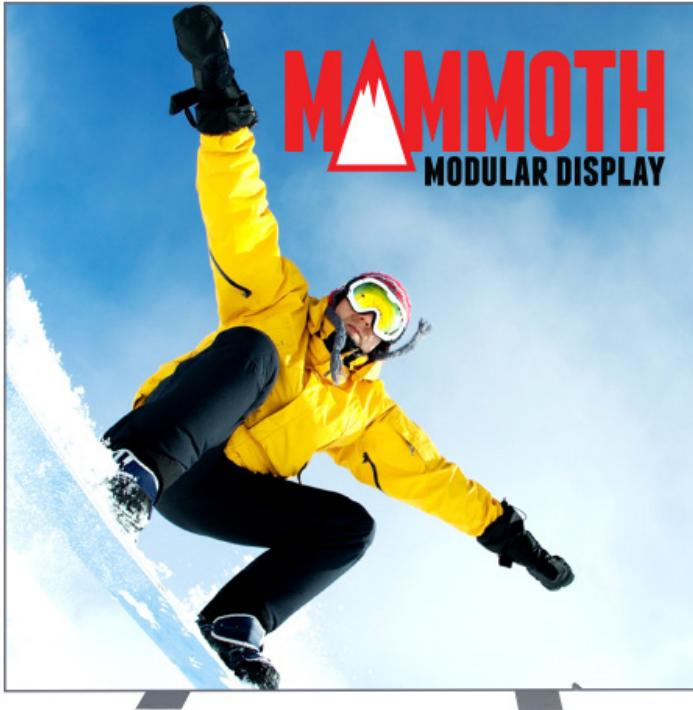

MAMMOTH 8FT DISPLAY (NON-BACKLIT)

Product Features

The Mammoth Fabric Frame System is the perfect blend of class and versatility. The edges of the fabric press into the frame making graphic installation and change out simple. Available in various width and height configurations as well as double sided display. Floor, ceiling, and all mounted display is possible with the use of optional accessories.

Display Dimension	7.8' W x 7.8' H
Graphic Size	94.75" W x 95" H

Graphic Material

Deco Fabric

Graphic Finishing

Design graphic to the size and add an inch bleed around the perimeter. The graphics are printed on our Backlit Display Fabric. A rubber strip will be sewn into the edge of the graphic and makes for easy installation into the frame. The rubber strip is about 1/4" and will not be seen when placed on frames.