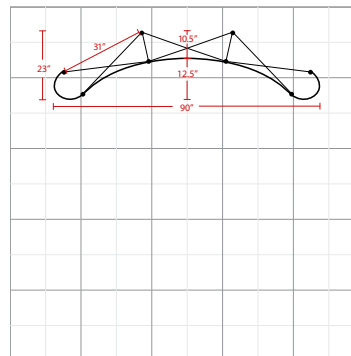

Display Dimension	8'W x 5'H x 2'D
-------------------	-----------------

Graphic Size	81.495"W x 59.646"H
--------------	---------------------

Graphic Material

12 Mil Titanium Blockout Film / 10 Mil Polycarbonate Overlaminate

Warranty

Life time on Frame

1 year on Graphic

Graphic Specification

81.495"W x 59.646"H

Graphic Turnaround Time is 2 business days for up to 2 sets

The box represents 10'x10' booth.

POP UP 8FT TABLETOP FABRIC

Fabric Package

Fabric Panel Color Options

Coal
PMS Black c

Imperial
PMS 281 c

Silver
PMS 423c

Product Features

The big Wave Pop Up Display, a trade show classic, comes with everything you need to effectively promote your product. Designed specifically to fit 10ft. trade show booths, the straightforward look of the Big Wave gives a professional presentation. Expand the geometric aluminum frame, click locking mechanisms into place, and hang the graphic panels to complete set up. Various styles and sizes available up to 20ft wide. Choose from PVC or laminate material.

Display Dimension	8'W x 5'H x 2'D
-------------------	-----------------

Graphic Material

Velcro receptive fabric

Graphic Finishing

Magnetic strips on the sides and hanging hardware on top and bottom

Construction