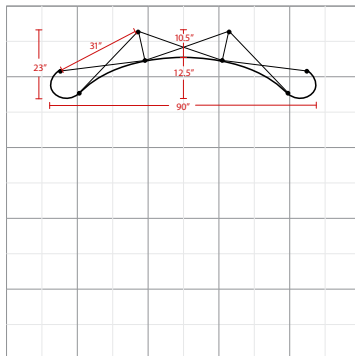

POP UP 8FT TABLETOP GRAPHIC

Graphic Package

The box represents 10'x10' booth.

Product Features

The big Wave Pop Up Display, a trade show classic, comes with everything you need to effectively promote your product. Designed specifically to fit 10ft. trade show booths, the straightforward look of the Big Wave gives a professional presentation. Expand the geometric aluminum frame, click locking mechanisms into place, and hang the graphic panels to complete set up. Various styles and sizes available up to 20ft wide. Choose from PVC or laminate material.

Display Dimension	8'W x 5'H x 2'D
Graphic Size	123.23"W x 59.646"H

Graphic Material

12 Mil Titanium Blockout Film / 10 Mil Polycarbonate Overlaminate

Graphic Finishing

Magnetic strips on the sides and hanging hardware on top and bottom

Display Dimension	8'W x 5'H x 2'D
-------------------	-----------------

Graphic Size	81.495"W x 59.646"H
--------------	---------------------

Graphic Material

12 Mil Titanium Blockout Film / 10 Mil Polycarbonate Overlaminate

Display Dimension	8'W x 5'H x 2'D
-------------------	-----------------

Graphic Material

Velcro receptive fabric

Graphic Finishing

Magnetic strips on the sides and hanging hardware on top and bottom

Construction