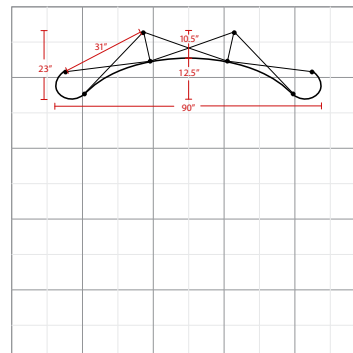

Warranty

Life time on Frame

The box represents 10'x10' booth.