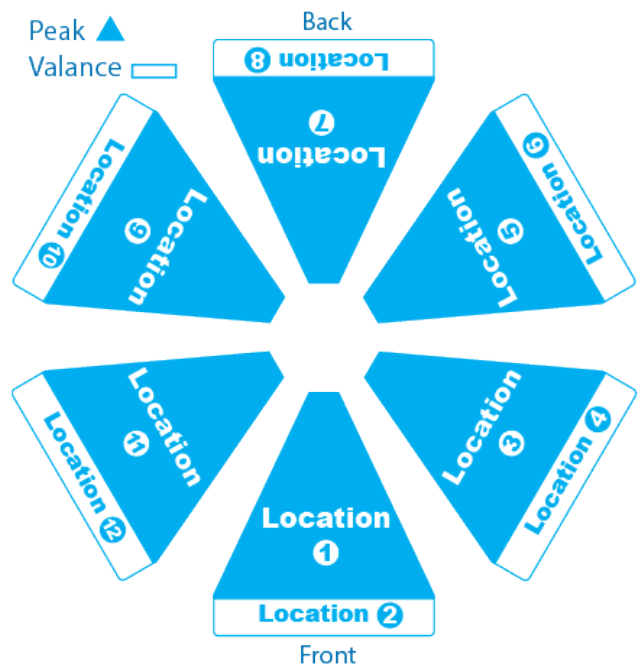

1 Color or 2 Color Heat Press Logo is Available

Available Logo Colors:

Optional iron base