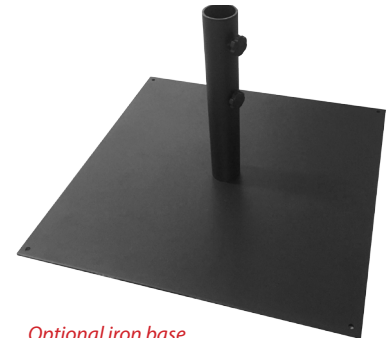

Optional iron base