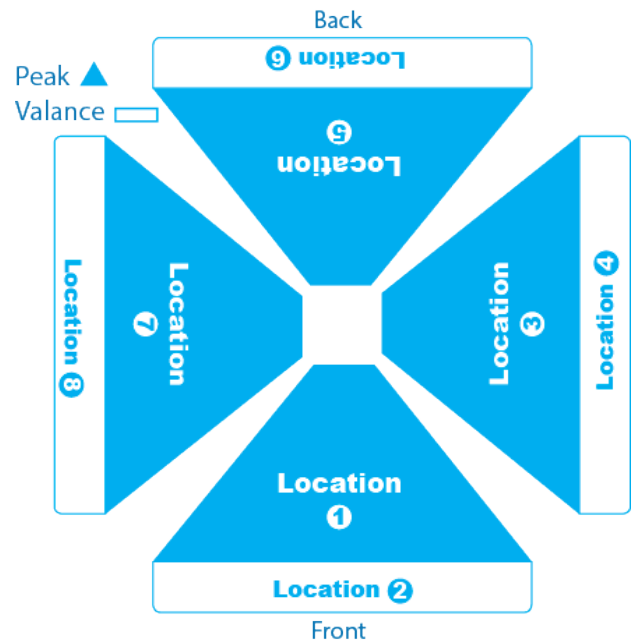

1 Color or 2 Color Heat Press Logo is Available

Available Logo Colors:

Optional iron base