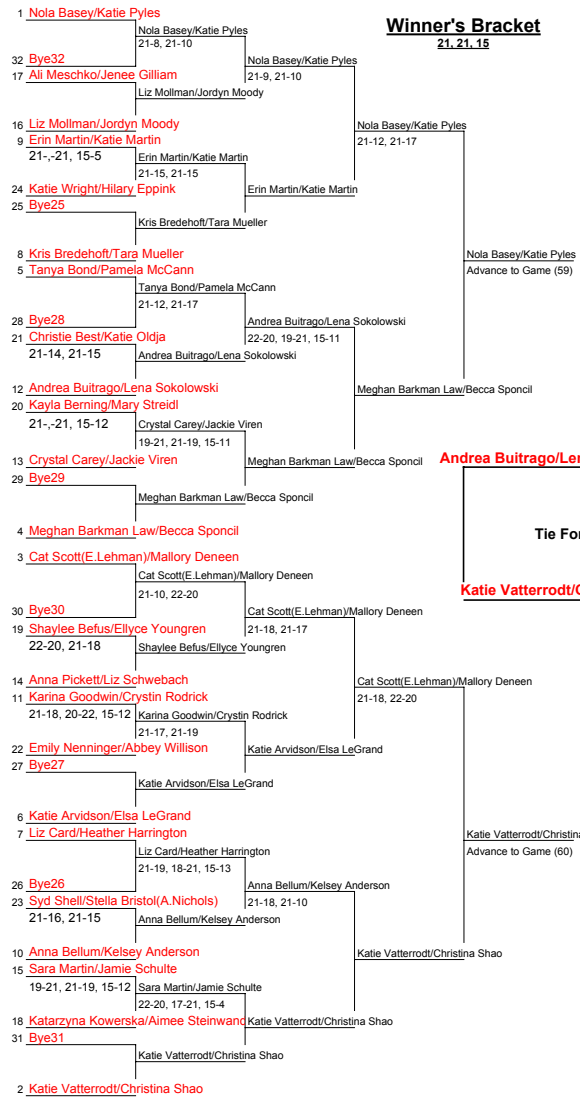

Tournament: Putterhead Doubles Women's Open

Date: August 11th-12th, 2018

Finish	Team
1	Nola Basey/Katie Pyles
2	Kris Bredehoft/Tara Mueller
3	Andrea Buitrago/Lena Sokolowski
4	Katie Vatterrodt/Christina Shao
5	Tanya Bond/Pamela McCann
6	Meghan Barkman Law/Becca Sponcil
7	Erin Martin/Katie Martin
8	Anna Bellum/Kelsey Anderson
9	Liz Card/Heather Harrington
10	Karina Goodwin/Crystin Rodrick
11	Tanya Bond/Pamela McCann
12	Katie Arvidson/Elsa LeGrand
13	Sara Martin/Jamie Schulte
14	Kayla Bering/Mary Streidl
15	Crystal Carey/Jackie Viren
16	Katarzyna Kowerska/Aimee Steinwand

17	Ali Meschko/Jenee Gilliam
17	Katie Wright/Hilary Eppink
17	Christie Best/Katie Oldja
17	Shaylee Befus/Elyce Youngren
17	Anna Pickett/Liz Schwebach
17	Emily Nenninger/Abbey Willison
17	Syd Shell/Stella Bristol(A. Nichols)
17	Liz Mollman/Jordyn Moody
25	Bye32
25	Bye25
25	Bye28
25	Bye29
25	Bye30
25	Bye27
25	Bye26
25	Bye31

Contender's Bracket
21.21.15