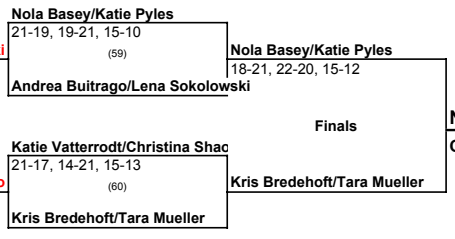

Tournament: Putterhead Doubles Women's Open

Date: August 11th-12th, 2018

Finish	Team
1	Nola Basey/Katie Pyles
2	Kris Bredehoft/Tara Mueller
3	Andrea Buitrago/Lena Sokolowski
4	Katie Vatterrodt/Christina Shao
5	Tanya Bond/Pamela McCann
6	Meghan Barkman Law/Becca Sponcil
7	Erin Martin/Katie Martin
8	Anna Bellum/Kelsey Anderson
9	Liz Card/Heather Harrington
10	Karina Goodwin/Crystin Rodrick
11	Tanya Bond/Pamela McCann
12	Katie Arvidson/Elsa LeGrand
13	Sara Martin/Jamie Schulte
14	Kayla Bering/Mary Streidl
15	Crystal Carey/Jackie Viren
16	Katarzyna Kowerska/Aimee Steinwand

17	Ali Meschko/Jenee Gilliam
17	Katie Wright/Hilary Eppink
17	Christie Best/Katie Oldja
17	Shaylee Befus/Elyce Youngren
17	Anna Pickett/Liz Schwebach
17	Emily Nenninger/Abbey Willison
17	Syd Shell/Stella Bristol(A. Nichols)
17	Liz Mollman/Jordyn Moody
25	Bye32
25	Bye25
25	Bye28
25	Bye29
25	Bye30
25	Bye27
25	Bye26
25	Bye31