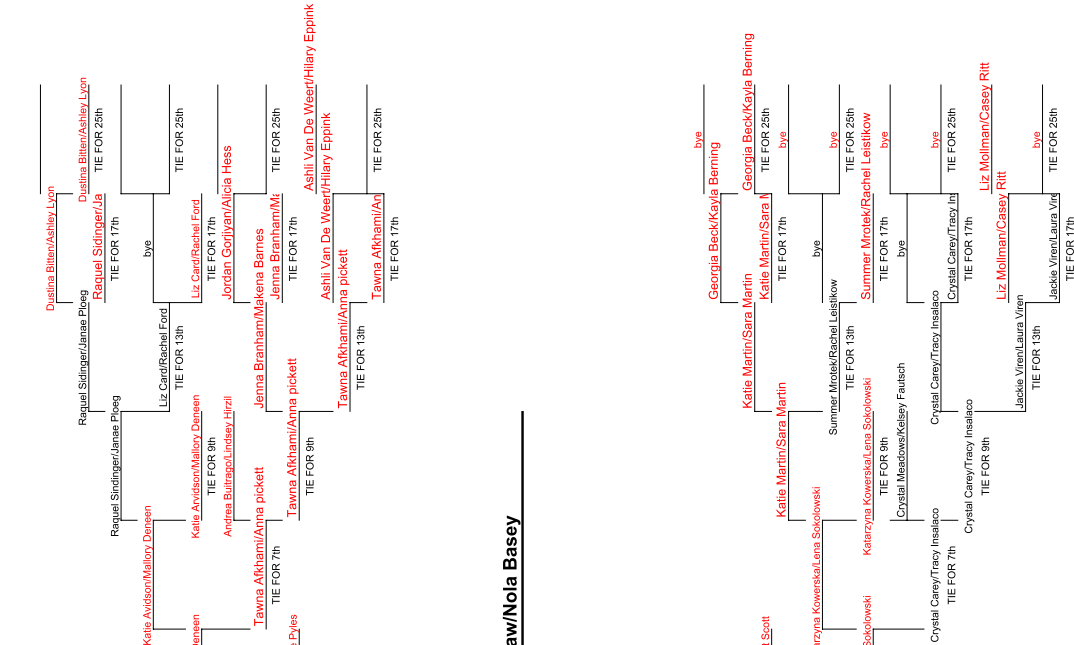

Tournament: Oasis Classic Doubles Women's Open

Winner's Bracket
21.21.15

Contender's Bracket
21.21.15

Meghan Law/Nola Basey
Champion

Finals

Tie For 3rd