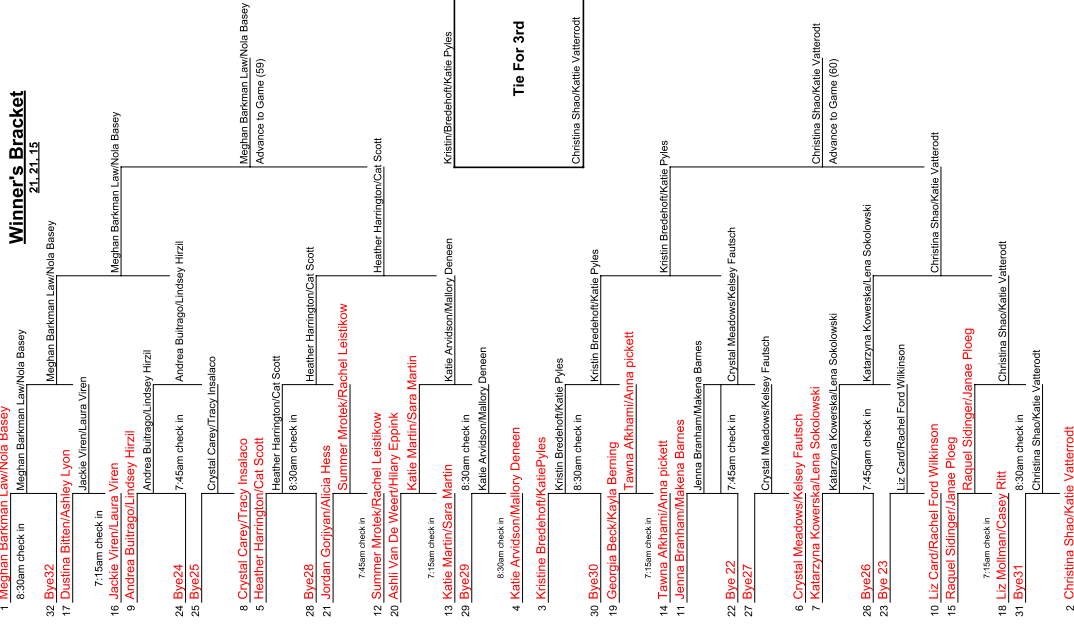

Tournament: Oasis Classic Doubles Women's Open

Winner's Bracket
21.21.15

Contender's Bracket
21.21.15

Meghan Law/Nola Basey
Champion

Finals

Tie For 3rd