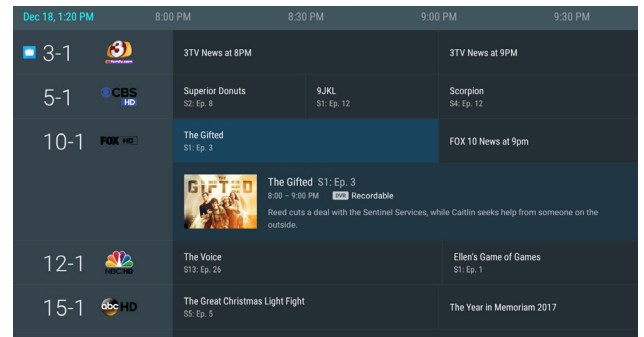

Google Live Channels Guide for TV Antenna

What's Included

In The Box

- Stream+
- Quick Start Guide
- IR/Bluetooth/Voice Remote
- 2 AAA Batteries
- Power Supply
- 1 Year Limited Hardware Warranty

Optional Accessories

- 128GB U3 MicroSD Card
- Silicon Remote Control Case
- Game Controller (coming soon)
- HDMI Cord
- Outdoor Antenna**
- Indoor Antenna**

Technical Specifications

Hardware

- Quad Core ARM Processor
- 4Kp60 UHD 10-bit HEVC
- HDR-10
- SD or HD, Up to 1920 X 1080
- 4kp50-60, UHD Up to 3840x2160

Connections

- RF Port (ATSC 1.0 Dual Tuner)
- HDMI Port (2.0 with HDCP 2.2)
- Optical Audio Port (SPDIF)
- USB Port (USB3.0)
- Ethernet Port (10/100BaseT)
- MicroSD Port (U3 Required for DVR Capability)
- Wireless 2.4 Ghz /5 GHZ WiFi Dual Band 802.11ac
- Bluetooth 4.1