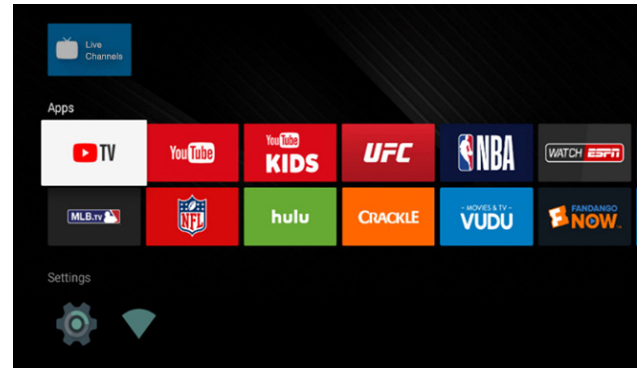

Features

- 4K, HDR and 3D viewing technology
- Integrated Voice Search
- Two internal ATSC 1.0 tuners
- Works with all TV antennas
- Pause, rewind and record live TV*
- Watch one live program while recording another*
- Record two live programs at the same time while watching a recorded program or using a streaming service*
- Certified Android™ TV 7.0 Nougat
- Google™ Play store access for streaming services, games and more
- Built in Google™ Cast (Chromecast) functionality
- Subscription-free Live Channels program guide*
- Subscription-free Live Channels DVR*
- Quad-Core processor for high end gaming and running simultaneous apps
- Built in 802.11ac WiFi (Dual Band) and Ethernet
- Dolby Digital and Dolby Digital+ audio support
- MicroSD slot for DVR storage, up to 512GB (U3 MicroSD card required for DVR capability), with USB storage support coming soon

Stream+ Main Menu