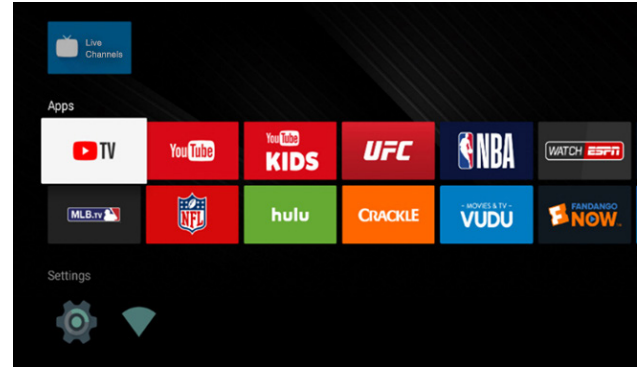

STREAM+

Features

- 4K, HDR and 3D viewing technology
- Integrated Voice Search
- Two internal ATSC 1.0 tuners
- Works with all TV antennas
- Pause, rewind and record live TV*
- Watch one live program while recording another*
- Record two live programs at the same time while watching a recorded program or using a streaming service*
- Certified Android™ TV 7.0 Nougat
- Google™ Play store access for streaming services, games and more
- Built in Google™ Cast (Chromecast) functionality
- Subscription-free Live Channels program guide*
- Subscription-free Live Channels DVR*
- Quad-Core processor for high end gaming and running simultaneous apps
- Built in 802.11ac WiFi (Dual Band) and Ethernet
- Dolby Digital and Dolby Digital+ audio support
- MicroSD slot for DVR storage, up to 512GB (USB functionality coming soon)

Stream+ Main Menu