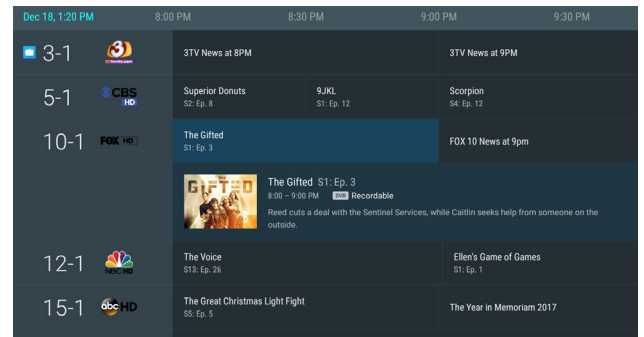

Google Live Channels Guide for TV Antenna

What's Included

In The Box

- Stream+
- Quick Start Guide
- IR/Bluetooth/Voice Remote
- 2 AAA Batteries
- Power Supply
- 1 Year Limited Hardware Warranty

Optional Accessories

- 128GB MicroSD Card
- Silicon Remote Control Case
- Game Controller (coming soon)
- HDMI Cord
- Outdoor Antenna**
- Indoor Antenna**

Technical Specifications

Hardware

- Quad Core ARM Processor
- 4Kp60 UHD 10-bit HEVC
- HDR-10
- SD or HD, Up to 1920 X 1080
- 4kp50-60, UHD Up to 3840x2160

Connections

- RF Port (ATSC 1.0 Dual Tuner)
- HDMI Port (2.0 with HDCP 2.2)
- Optical Audio Port (SPDIF)
- USB Port (USB3.0)
- Ethernet Port (10/100BaseT)
- MicroSD Port (Class 4,6,8,10 and UHS I)
- Wireless 2.4 Ghz /5 GHZ WiFi Dual Band 802.11ac
- Bluetooth 4.1