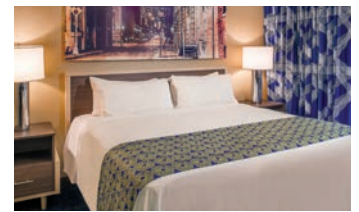

Call **314.881.7800** to set up an appointment with one of our wedding specialists.

MORE FUN. MORE VALUE. MORE VARIETY.

1-877-450-7711 | LUMIEREPLACE.COM | 999 NORTH SECOND STREET, ST. LOUIS, MO 63102

Void for persons ineligible to game or excluded from Lumière Place Casino for any reason.

Must be age 21 or older to gamble. Gambling problem? Call 1-888-BETSOFF. ©2017 Tropicana St. Louis, LLC. All Rights Reserved.

**LUMIÈRE
PLACE**^{SM}

CASINO & HOTELS · ST. LOUIS

A TROPICANA ENTERTAINMENT PROPERTY