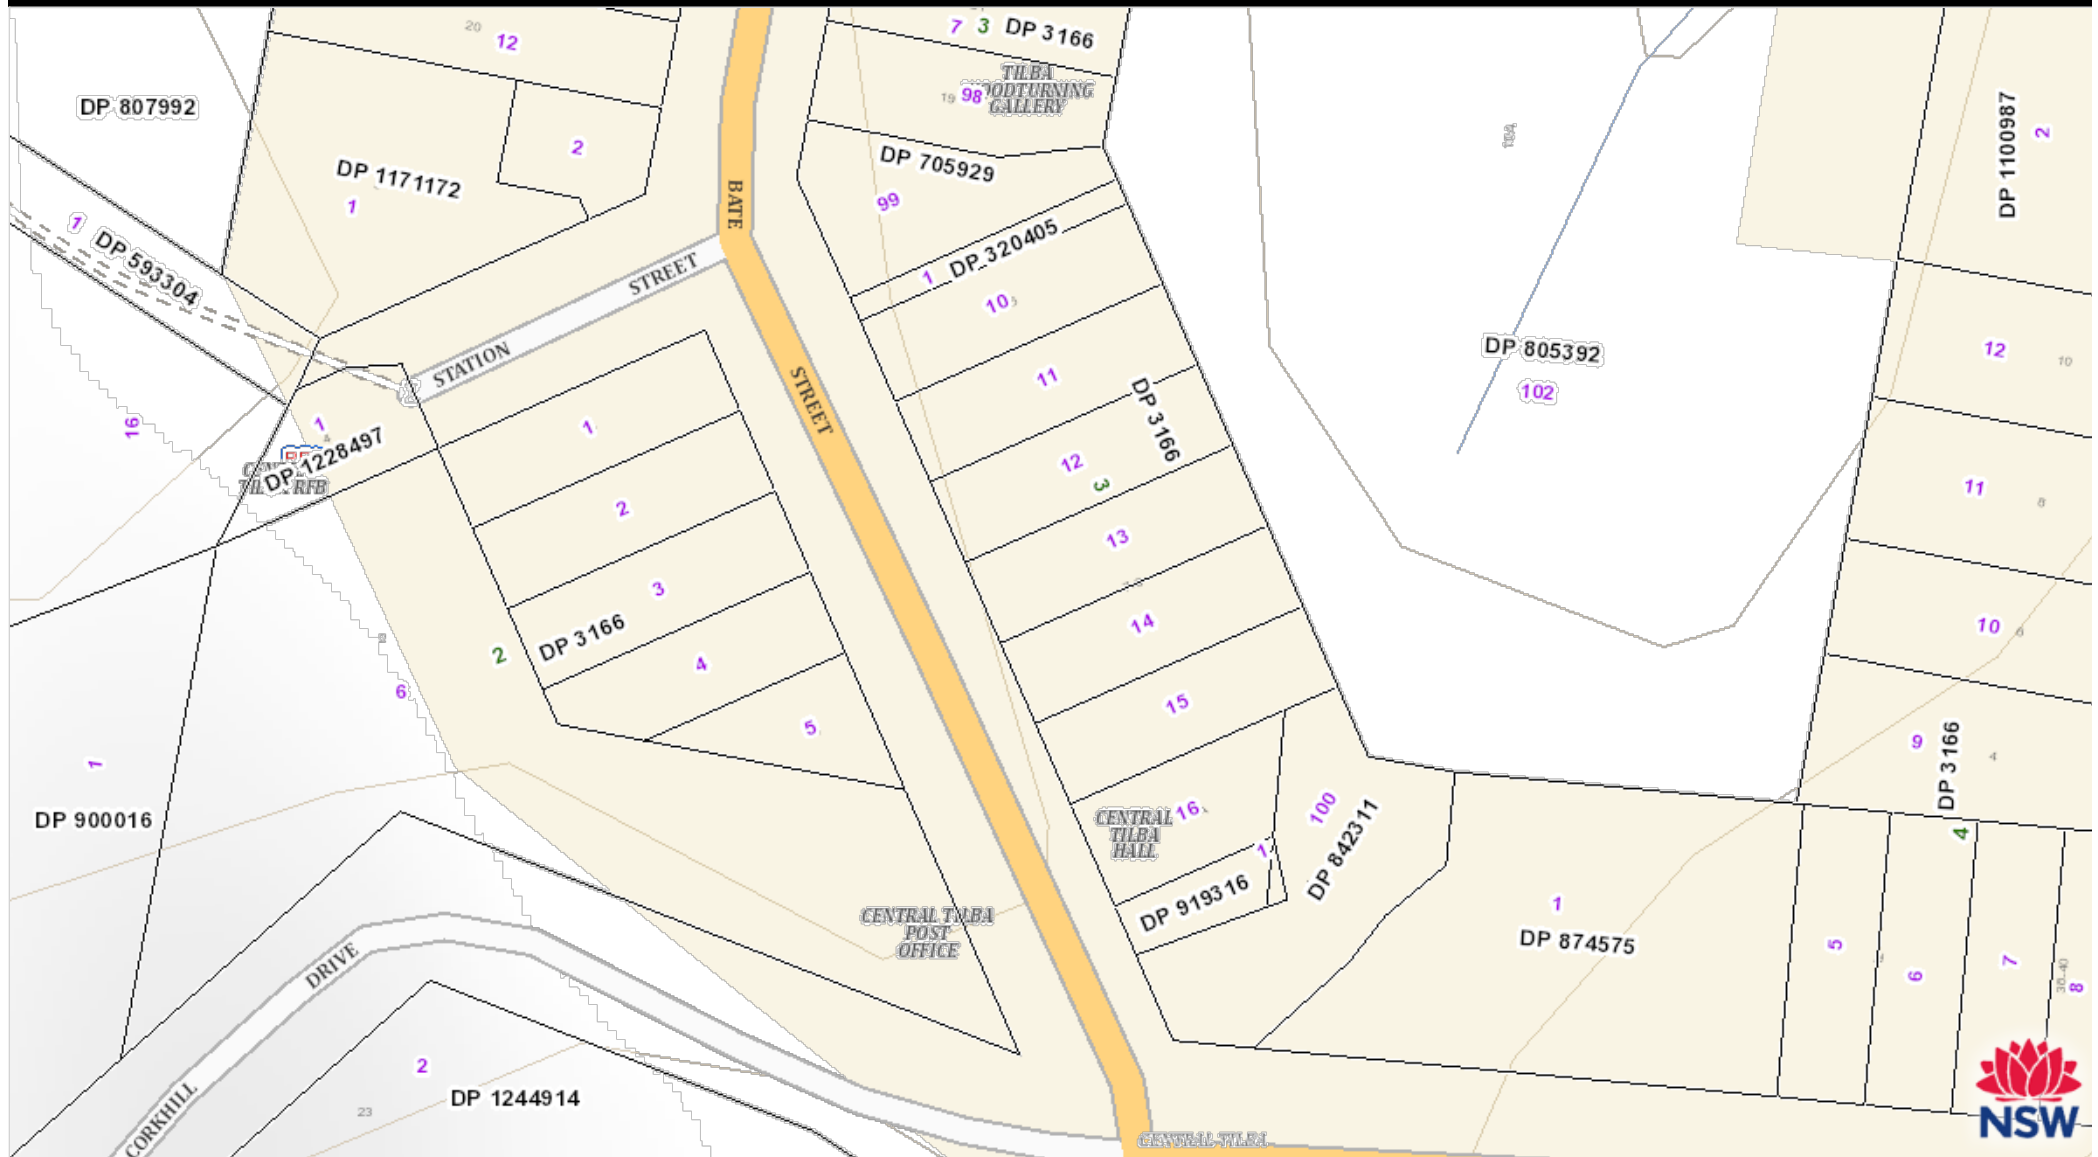

Lot 12 DP 3166

11 Bate Street Central Tilba NSW 2546

Disclaimer: This report has been generated by various sources and is provided for information purposes only. Spatial Services does not warrant or represent that the information is free from errors or omission, or that it is exhaustive. Spatial Services gives no warranty in relation to the information, especially material supplied by third parties. Spatial Services accepts no liability for loss, damage, or costs that you may incur relating to any use or reliance upon the information in this report.