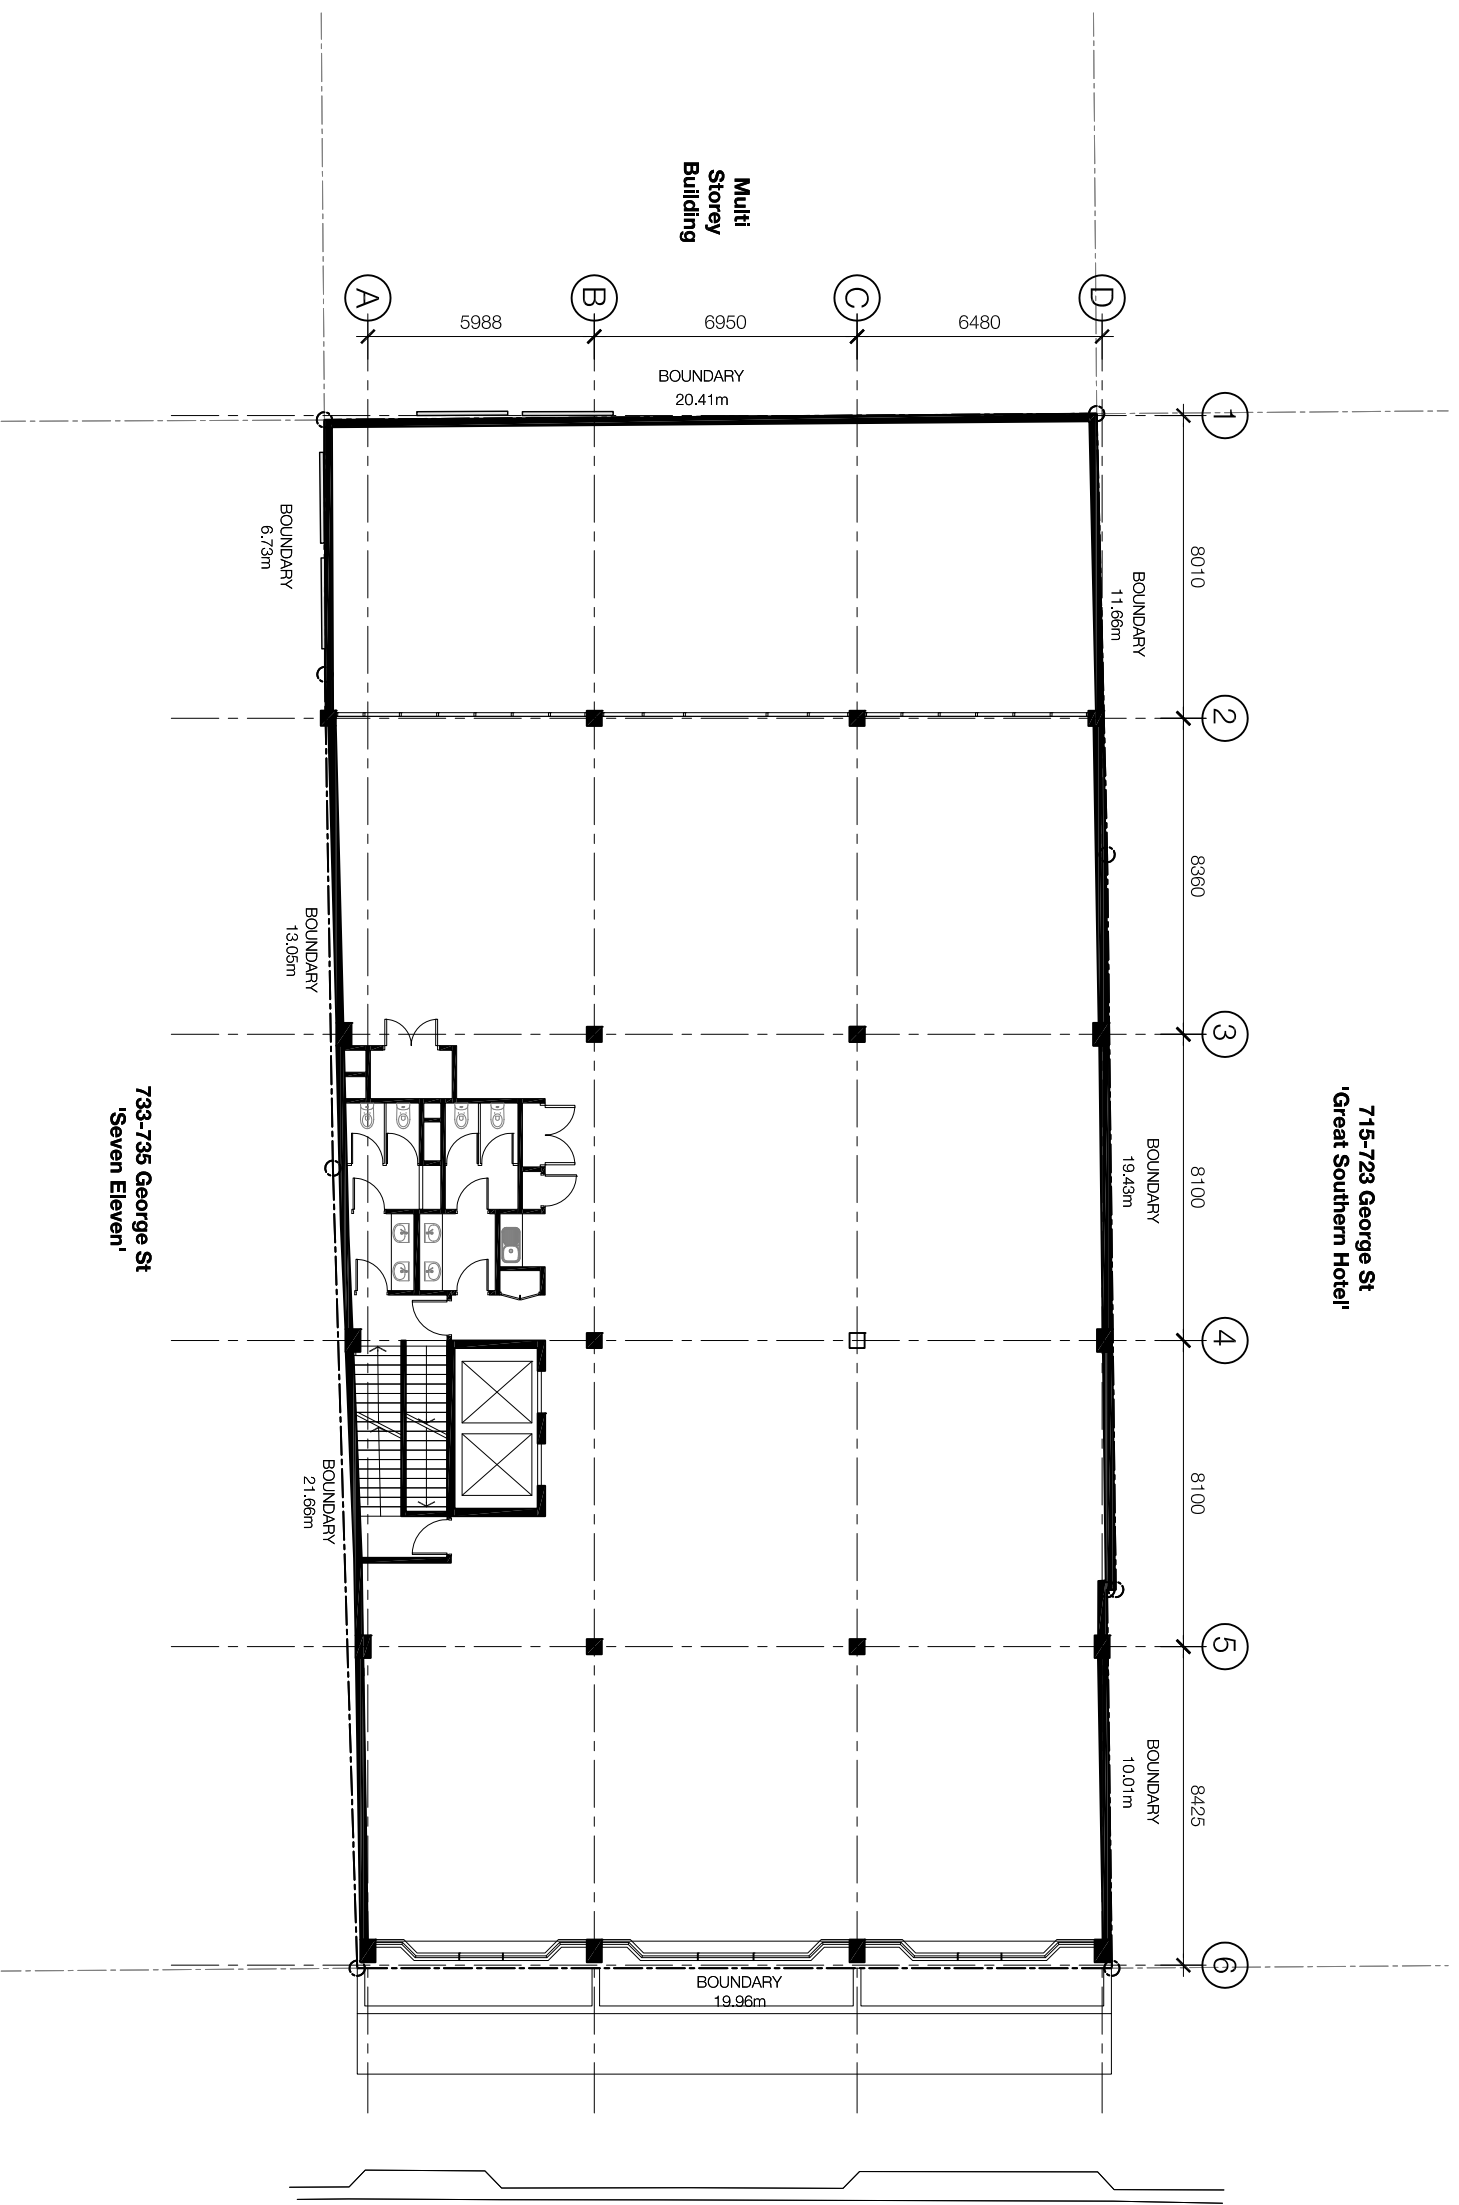

715-723 George St
'Great Southern Hotel'

GEORGE ST

FOR APPROVAL

Nominating Architects Adam Hecrow 7188 John Broad 7004

Rev. No.	Date	Revision	By	CHK
00	27/02/12	Client Issue	ML	AH

Rev. No.	Date	Revision	By	CHK

Rev. No.	Date	Revision	By	CHK

Rev. No.	Date	Revision	By	CHK

Project
George St
725-731 George St
Sydney, 2000
Plans
Drawing Name
Level 04

Date	Scale	Sheet Size
27.02.2012	1:200	@ A1

Rev. No.	Drawn	CHK
ML		AH

Job No. 4791
Drawing No. DA-0206 / 00

SJB Architects
Level 2
540 Crown Street
Sydney NSW 2010
T 61 2 8580 9911
F 61 2 8580 9922
www.sjb.com.au